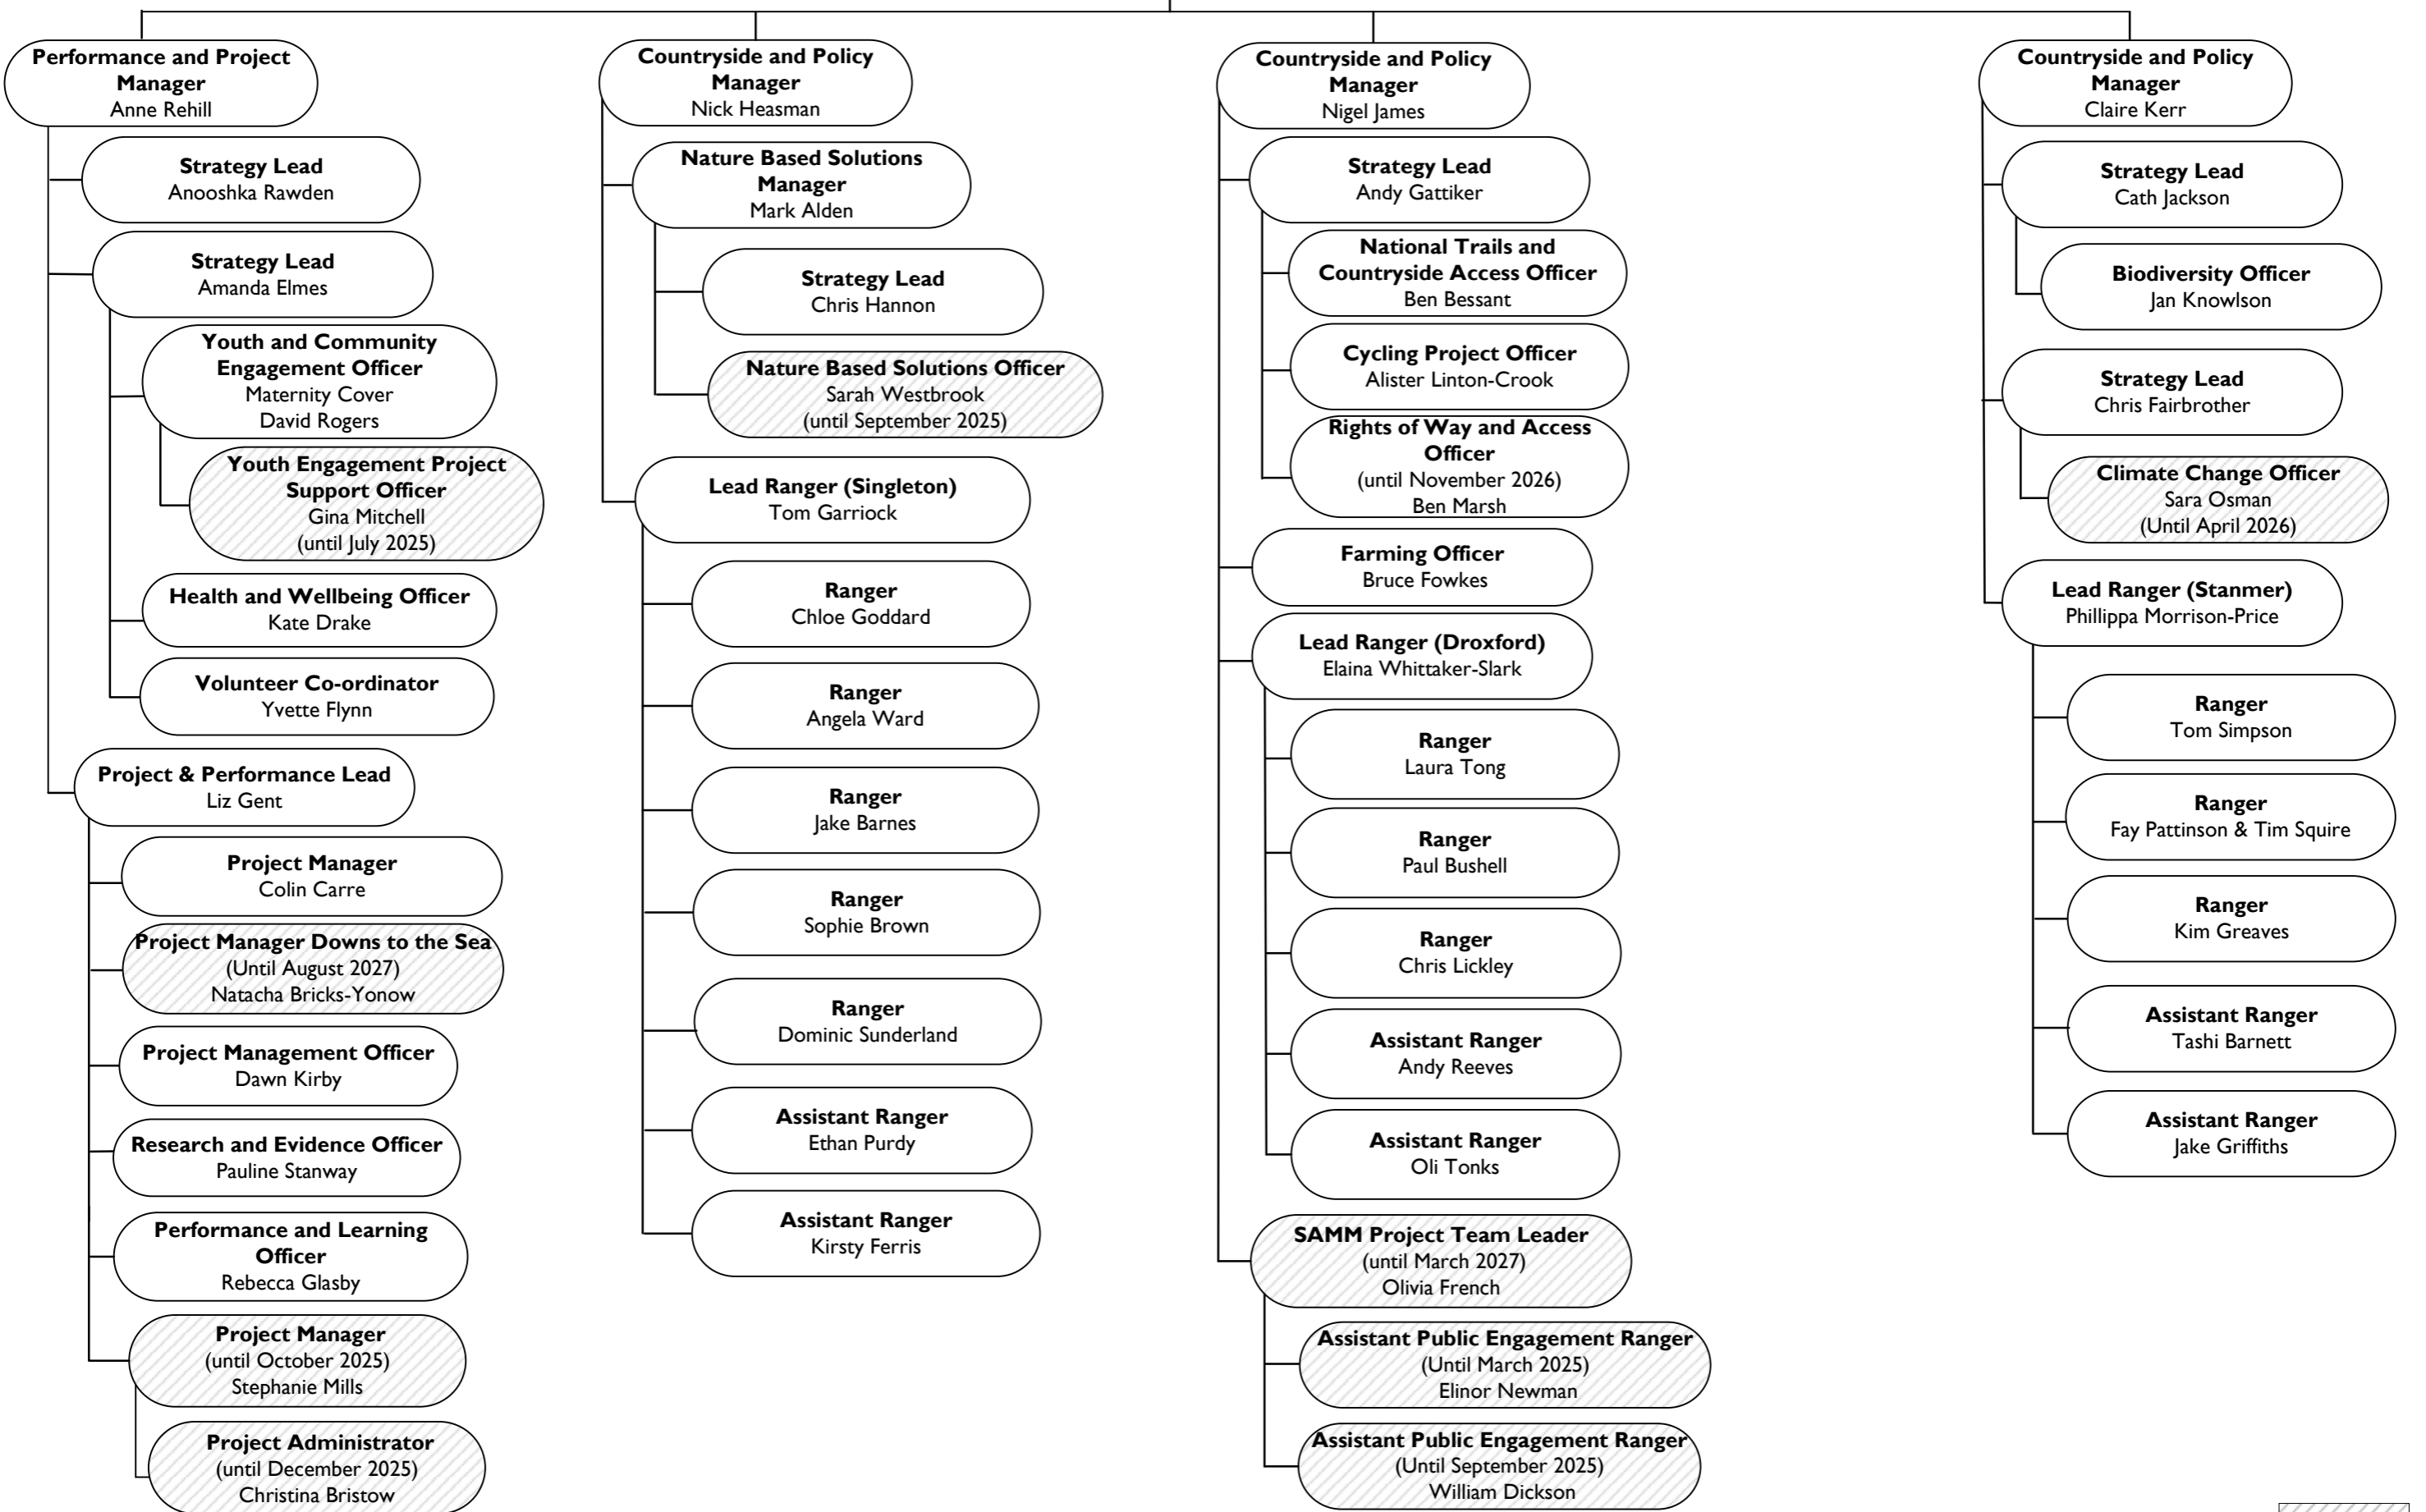

# Countryside Policy and Management

**Interim Director of Landscape and Strategy**  
Laura Sercombe

Externally funded