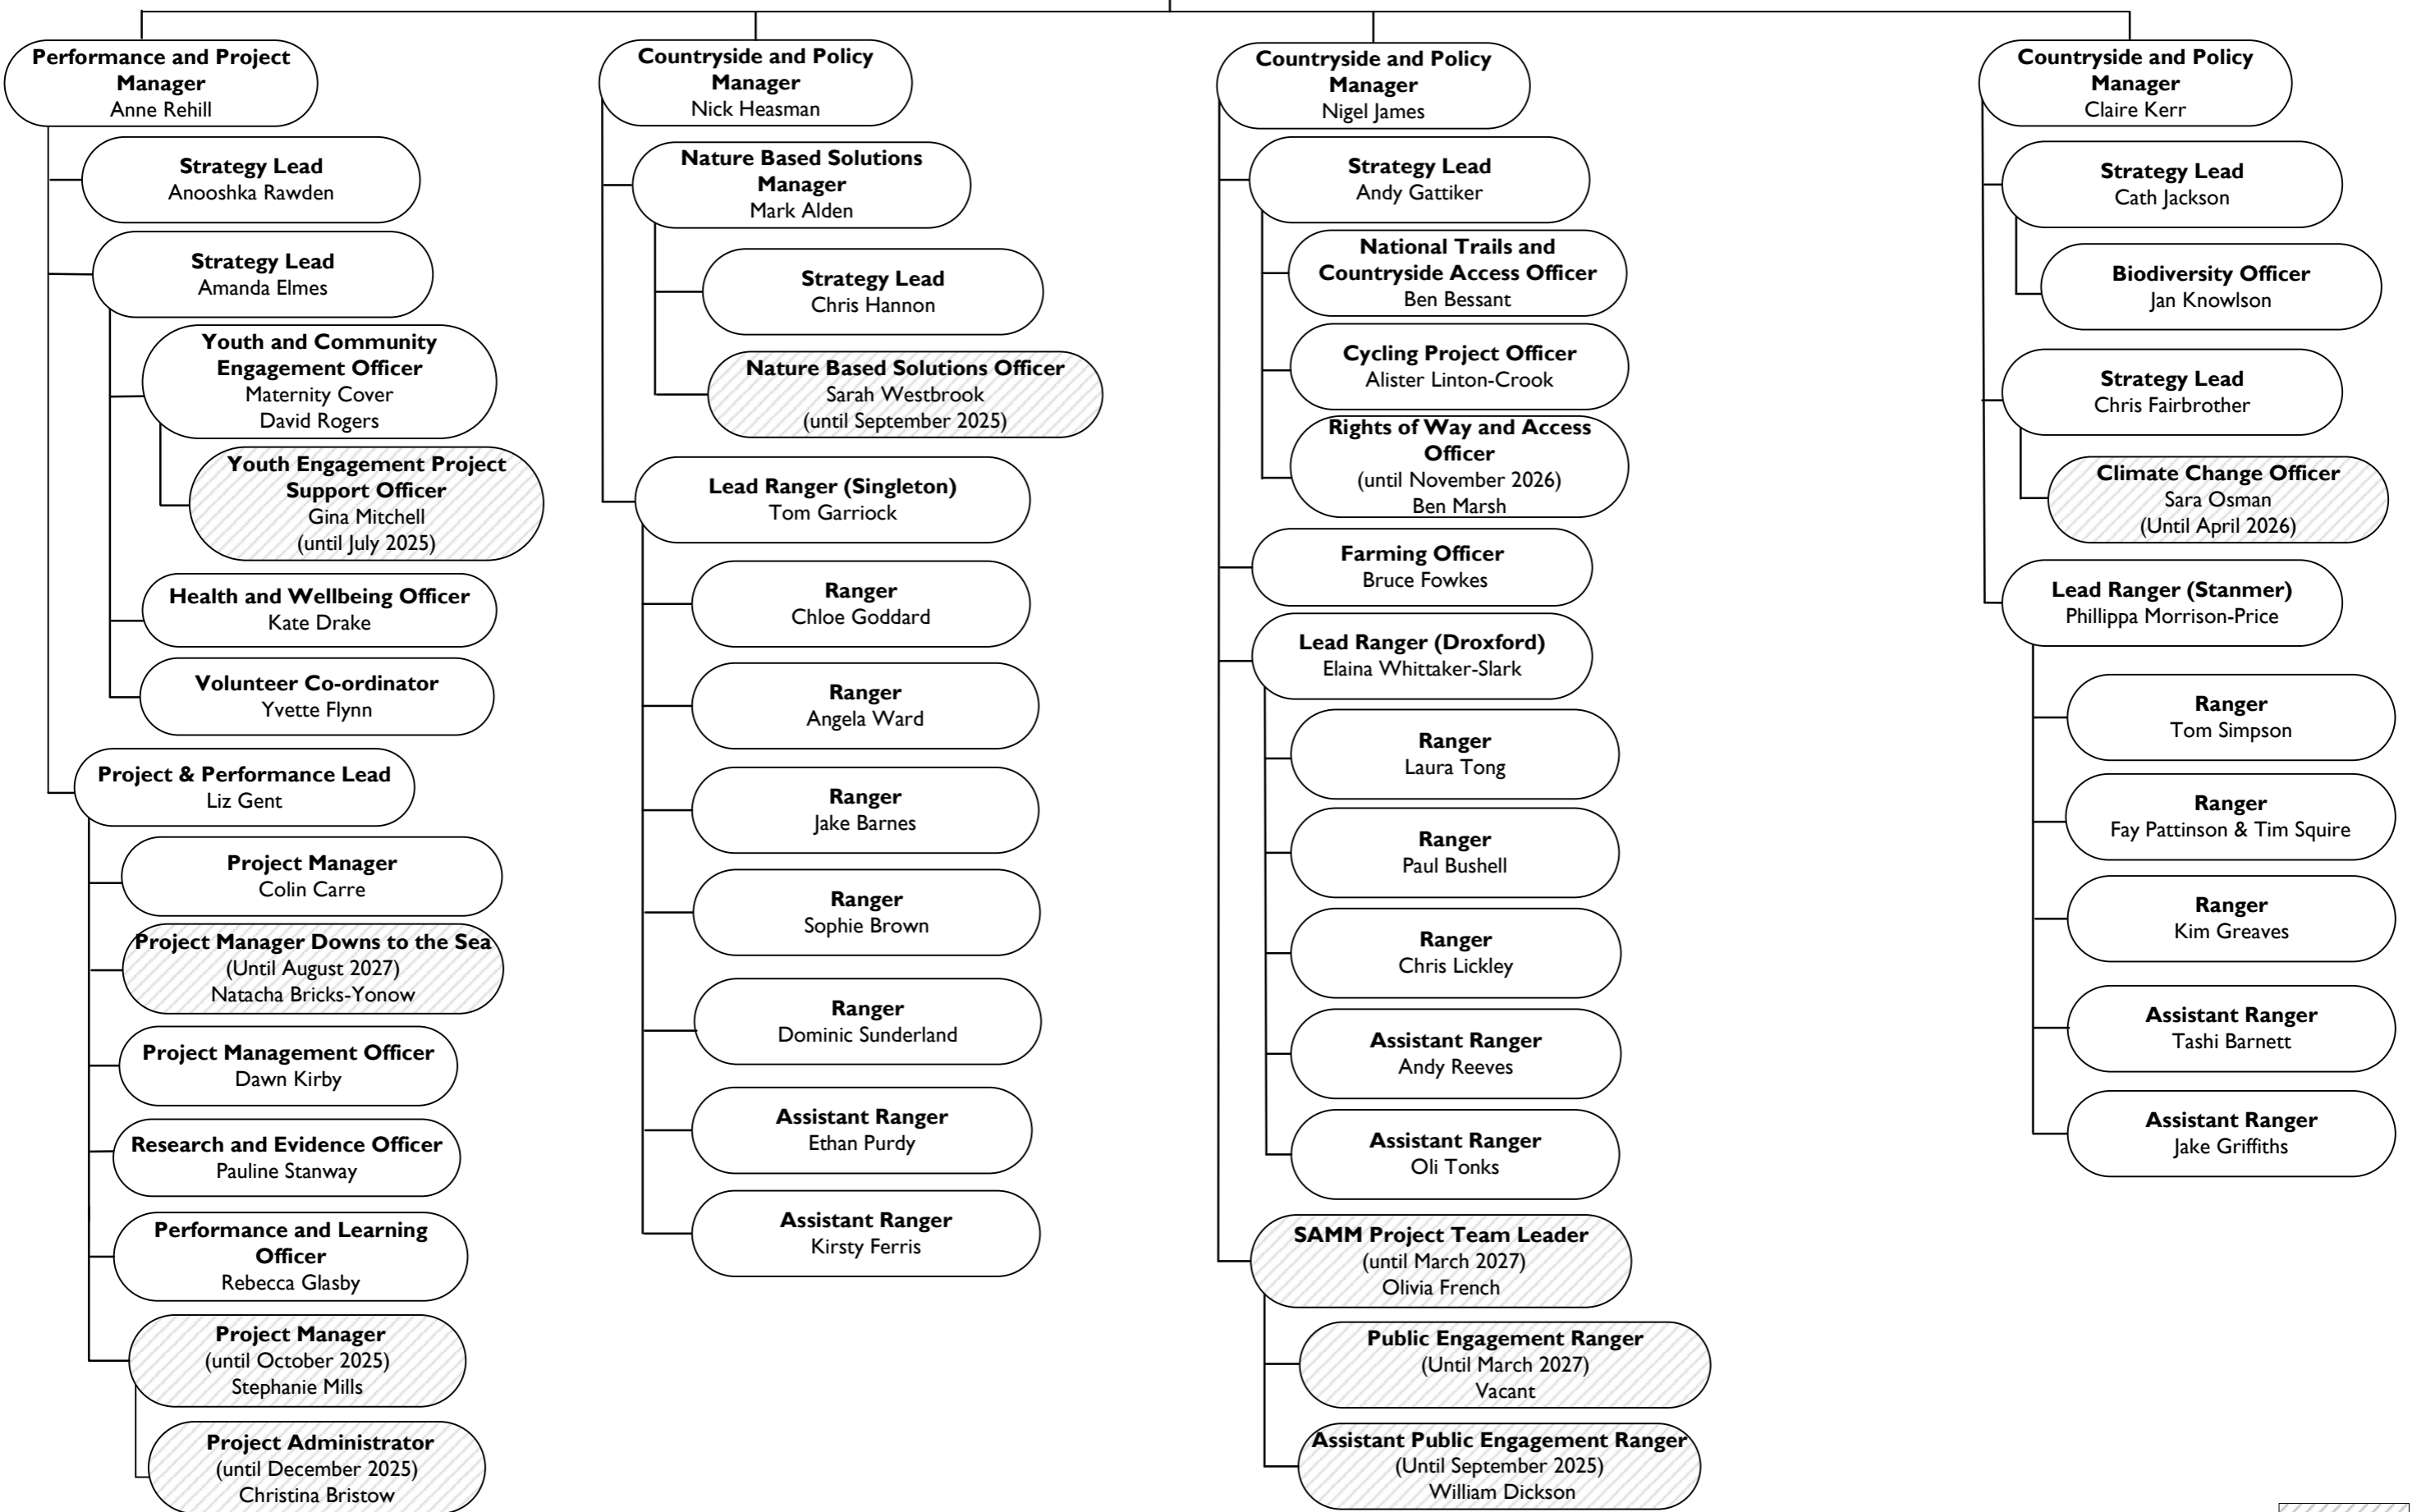

Countryside Policy and Management

Interim Director of Landscape and Strategy
Laura Sercombe

Externally funded