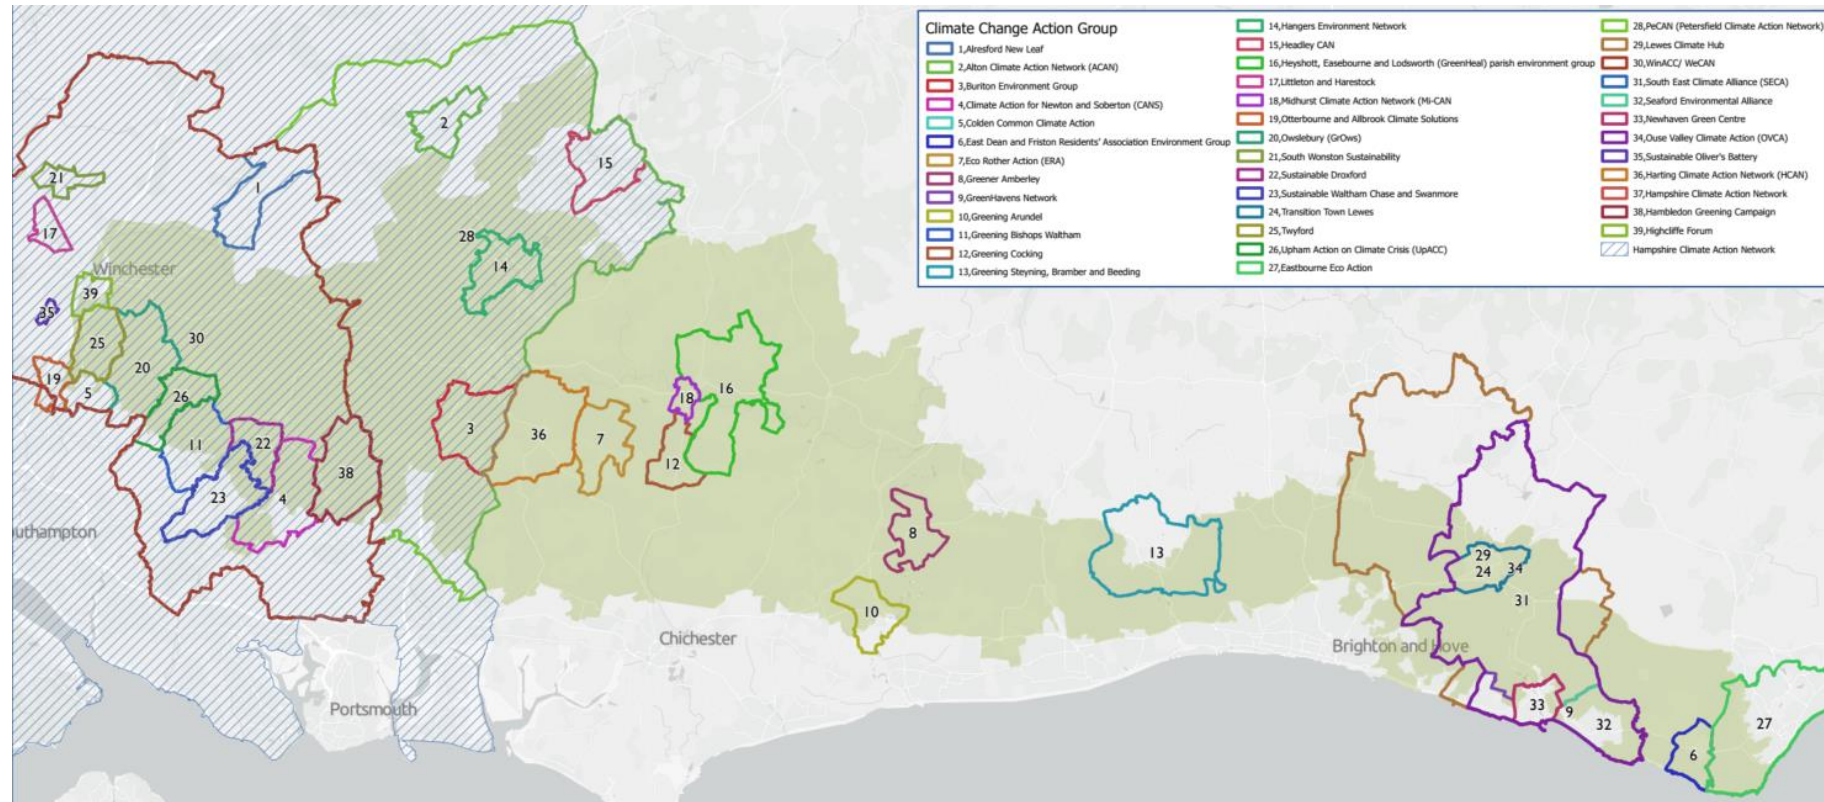

Petersfield Climate Action
Network (PeCAN)

View More 

Caring for the Park

> Climate Action Hub

Reaching Net Zero...

Guides and Resources...

Community Climate Action.

Mapping community climate action groups

Creating an interactive map of climate & environment groups in and around the Park

If you have groups in your area, let me know!

Knowledge Hub – Resources for climate groups

The screenshot displays the Knowledge Hub interface. At the top left is the 'Knowledgehub' logo. The navigation menu includes 'Home', 'Groups' (which is underlined), 'People', and 'Networks'. A search bar is located to the right of the navigation menu. On the far right of the top bar are icons for notifications, email, and a user profile. On the left side, there is a sidebar with the following items: 'Your groups feed', 'Discover groups', 'Your groups', 'Help', and 'Request a group'. The main content area features a large banner for the 'South Downs Climate Action Network' with the text 'SOUTH DOWNS CLIMATE ACTION NETWORK' in green. Below the banner, the group name 'South Downs Climate Action Network' is displayed, followed by the text 'Restricted group | Started - April 2024 | Last activity - This month | 14 members'. At the bottom of the main content area is a light green navigation bar with buttons for 'Home', 'Discussion', 'Library', 'Events', 'Members', 'Search', 'News', and 'Admin'. On the left side of the main content area, there is a 'Recently visited' section with a button for 'South Downs Climate Action Network'.