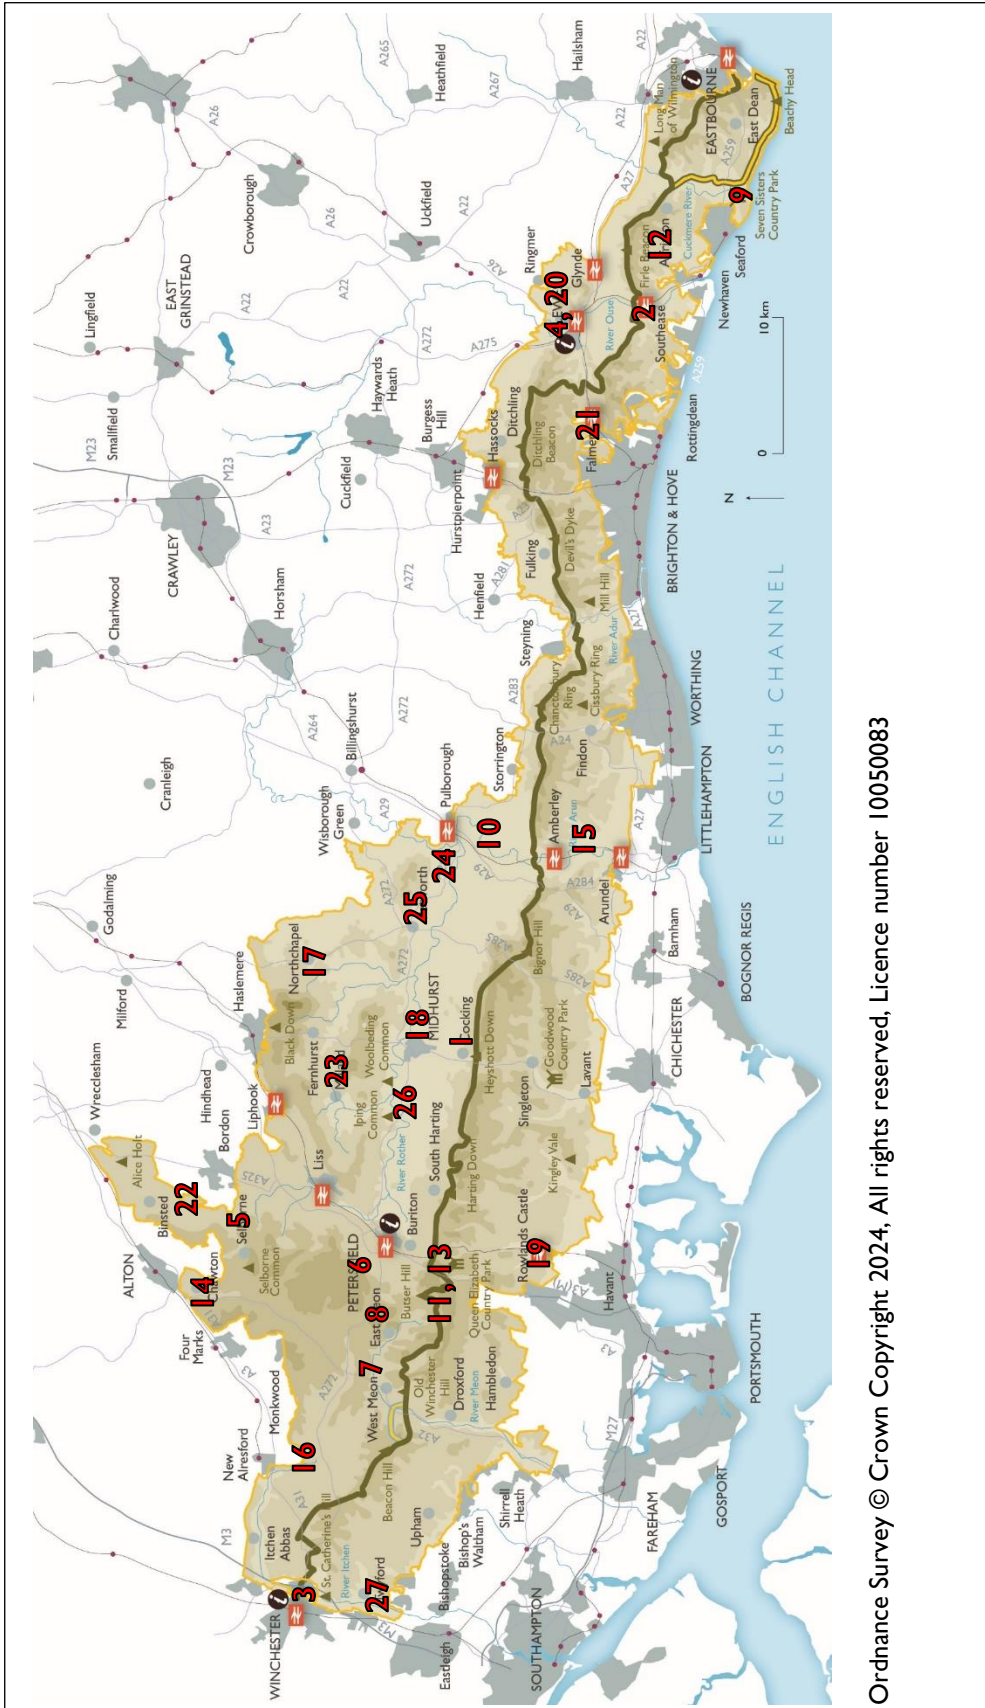

Ordnance Survey Map – South Downs Natinal Park

Ordnance Survey © Crown Copyright 2024, All rights reserved, Licence number 10050083