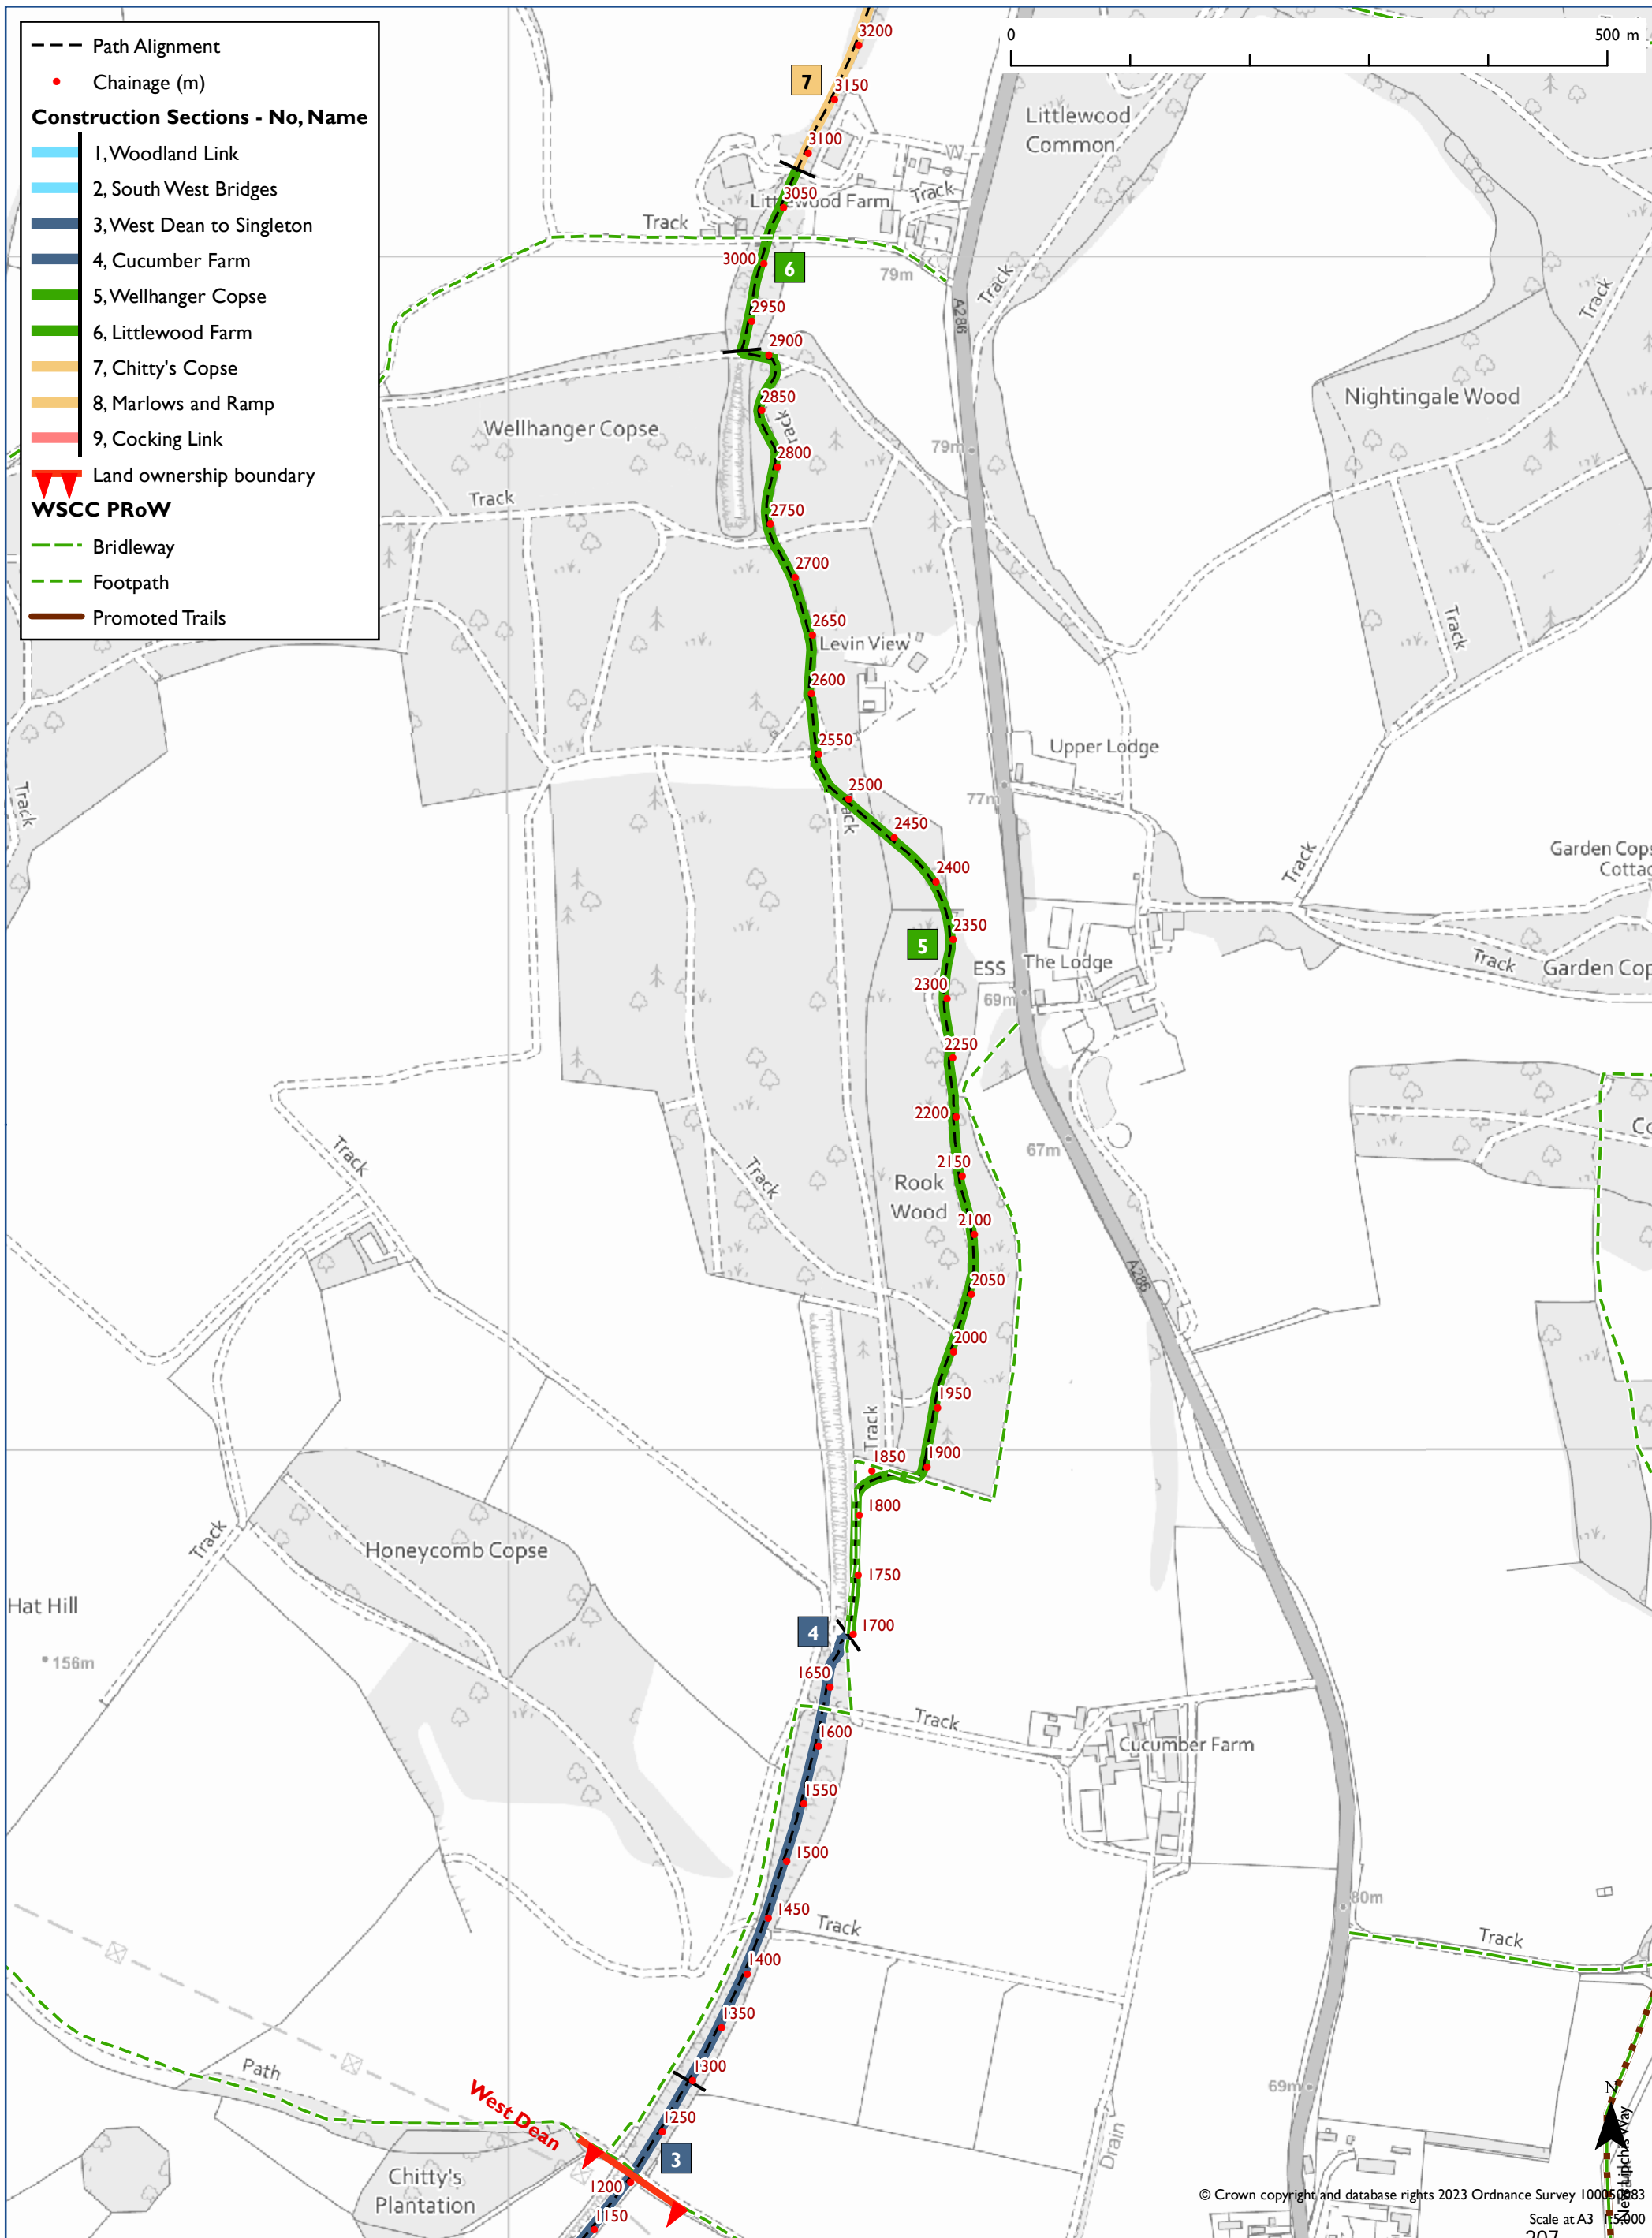

Centurion Way Extension Phase 2 - Overview

Centurion Way Extension Phase 2 - Pt. I West Dean to Singleton (Sections 1-3)

Centurion Way Extension Phase 2 - Pt.2 Singleton to Littlewood Farm (Sections 4-6)

Centurion Way Extension

Phase 2 - Pt.3 Littlewood Farm to Cocking (Sections 7-9)