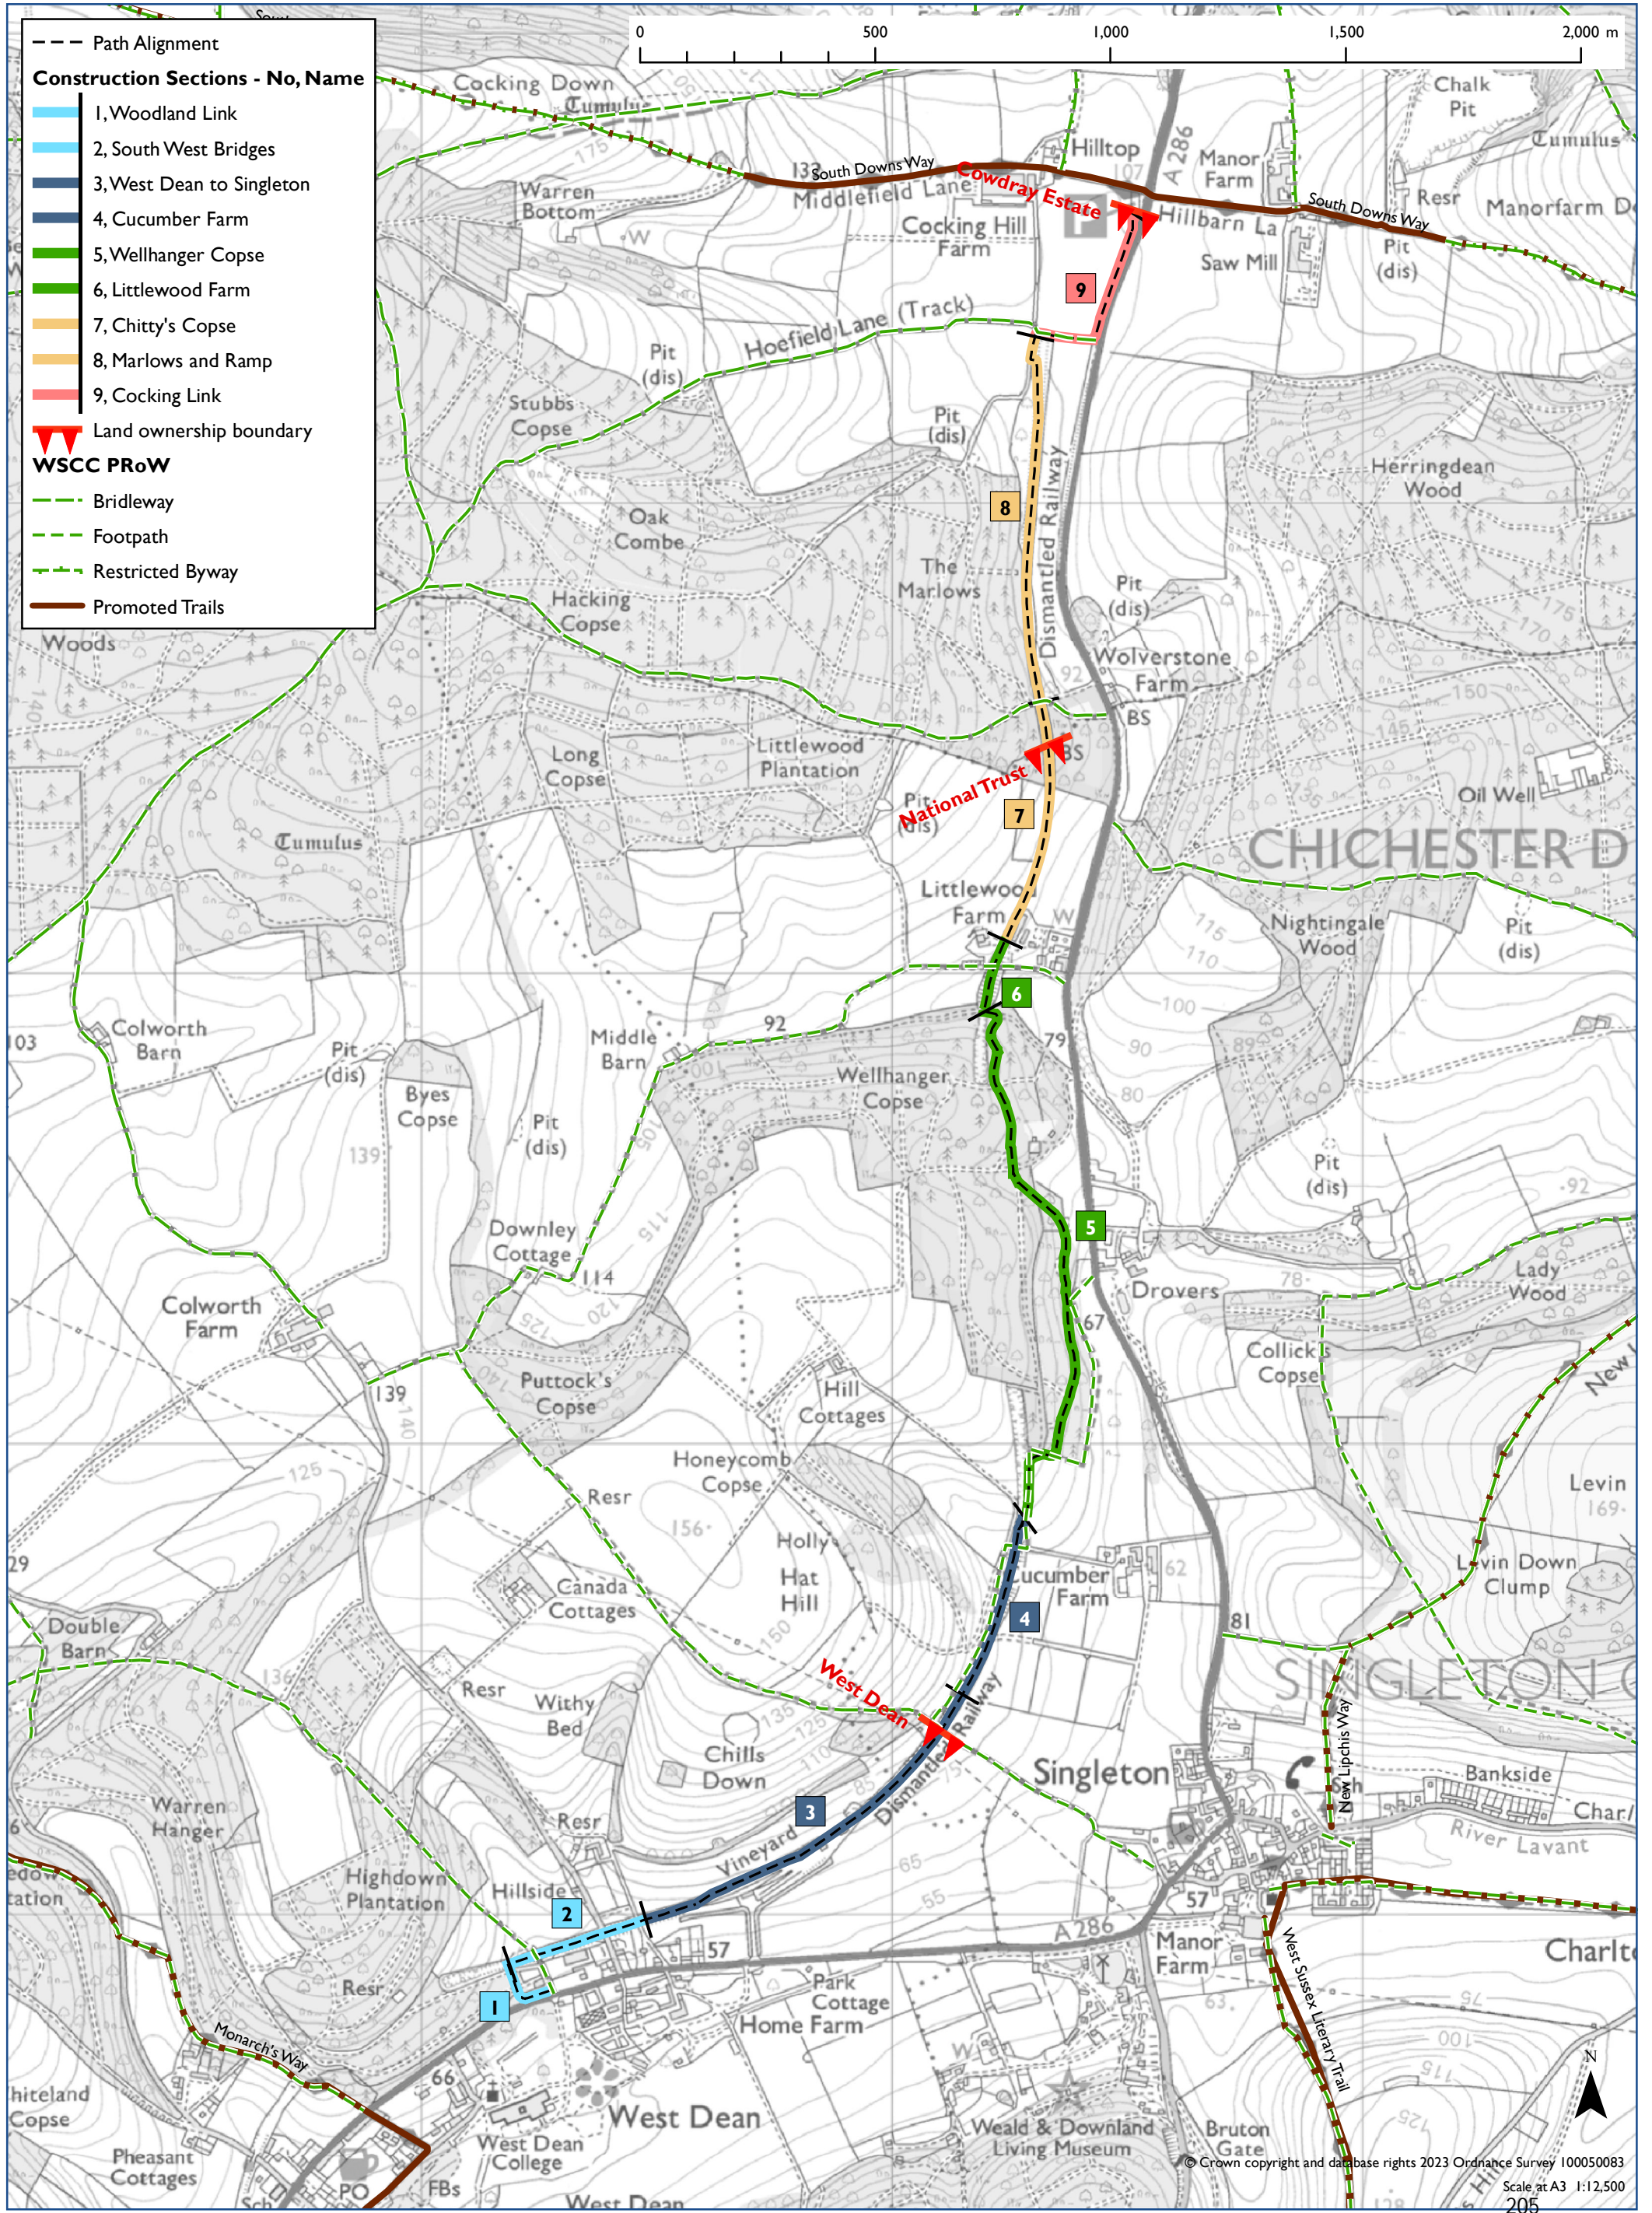

Centurion Way Extension Phase 2 - Overview

Centurion Way Extension Phase 2 - Pt. I West Dean to Singleton (Sections 1-3)

Centurion Way Extension Phase 2 - Pt.2 Singleton to Littlewood Farm (Sections 4-6)

Centurion Way Extension

Phase 2 - Pt.3 Littlewood Farm to Cocking (Sections 7-9)