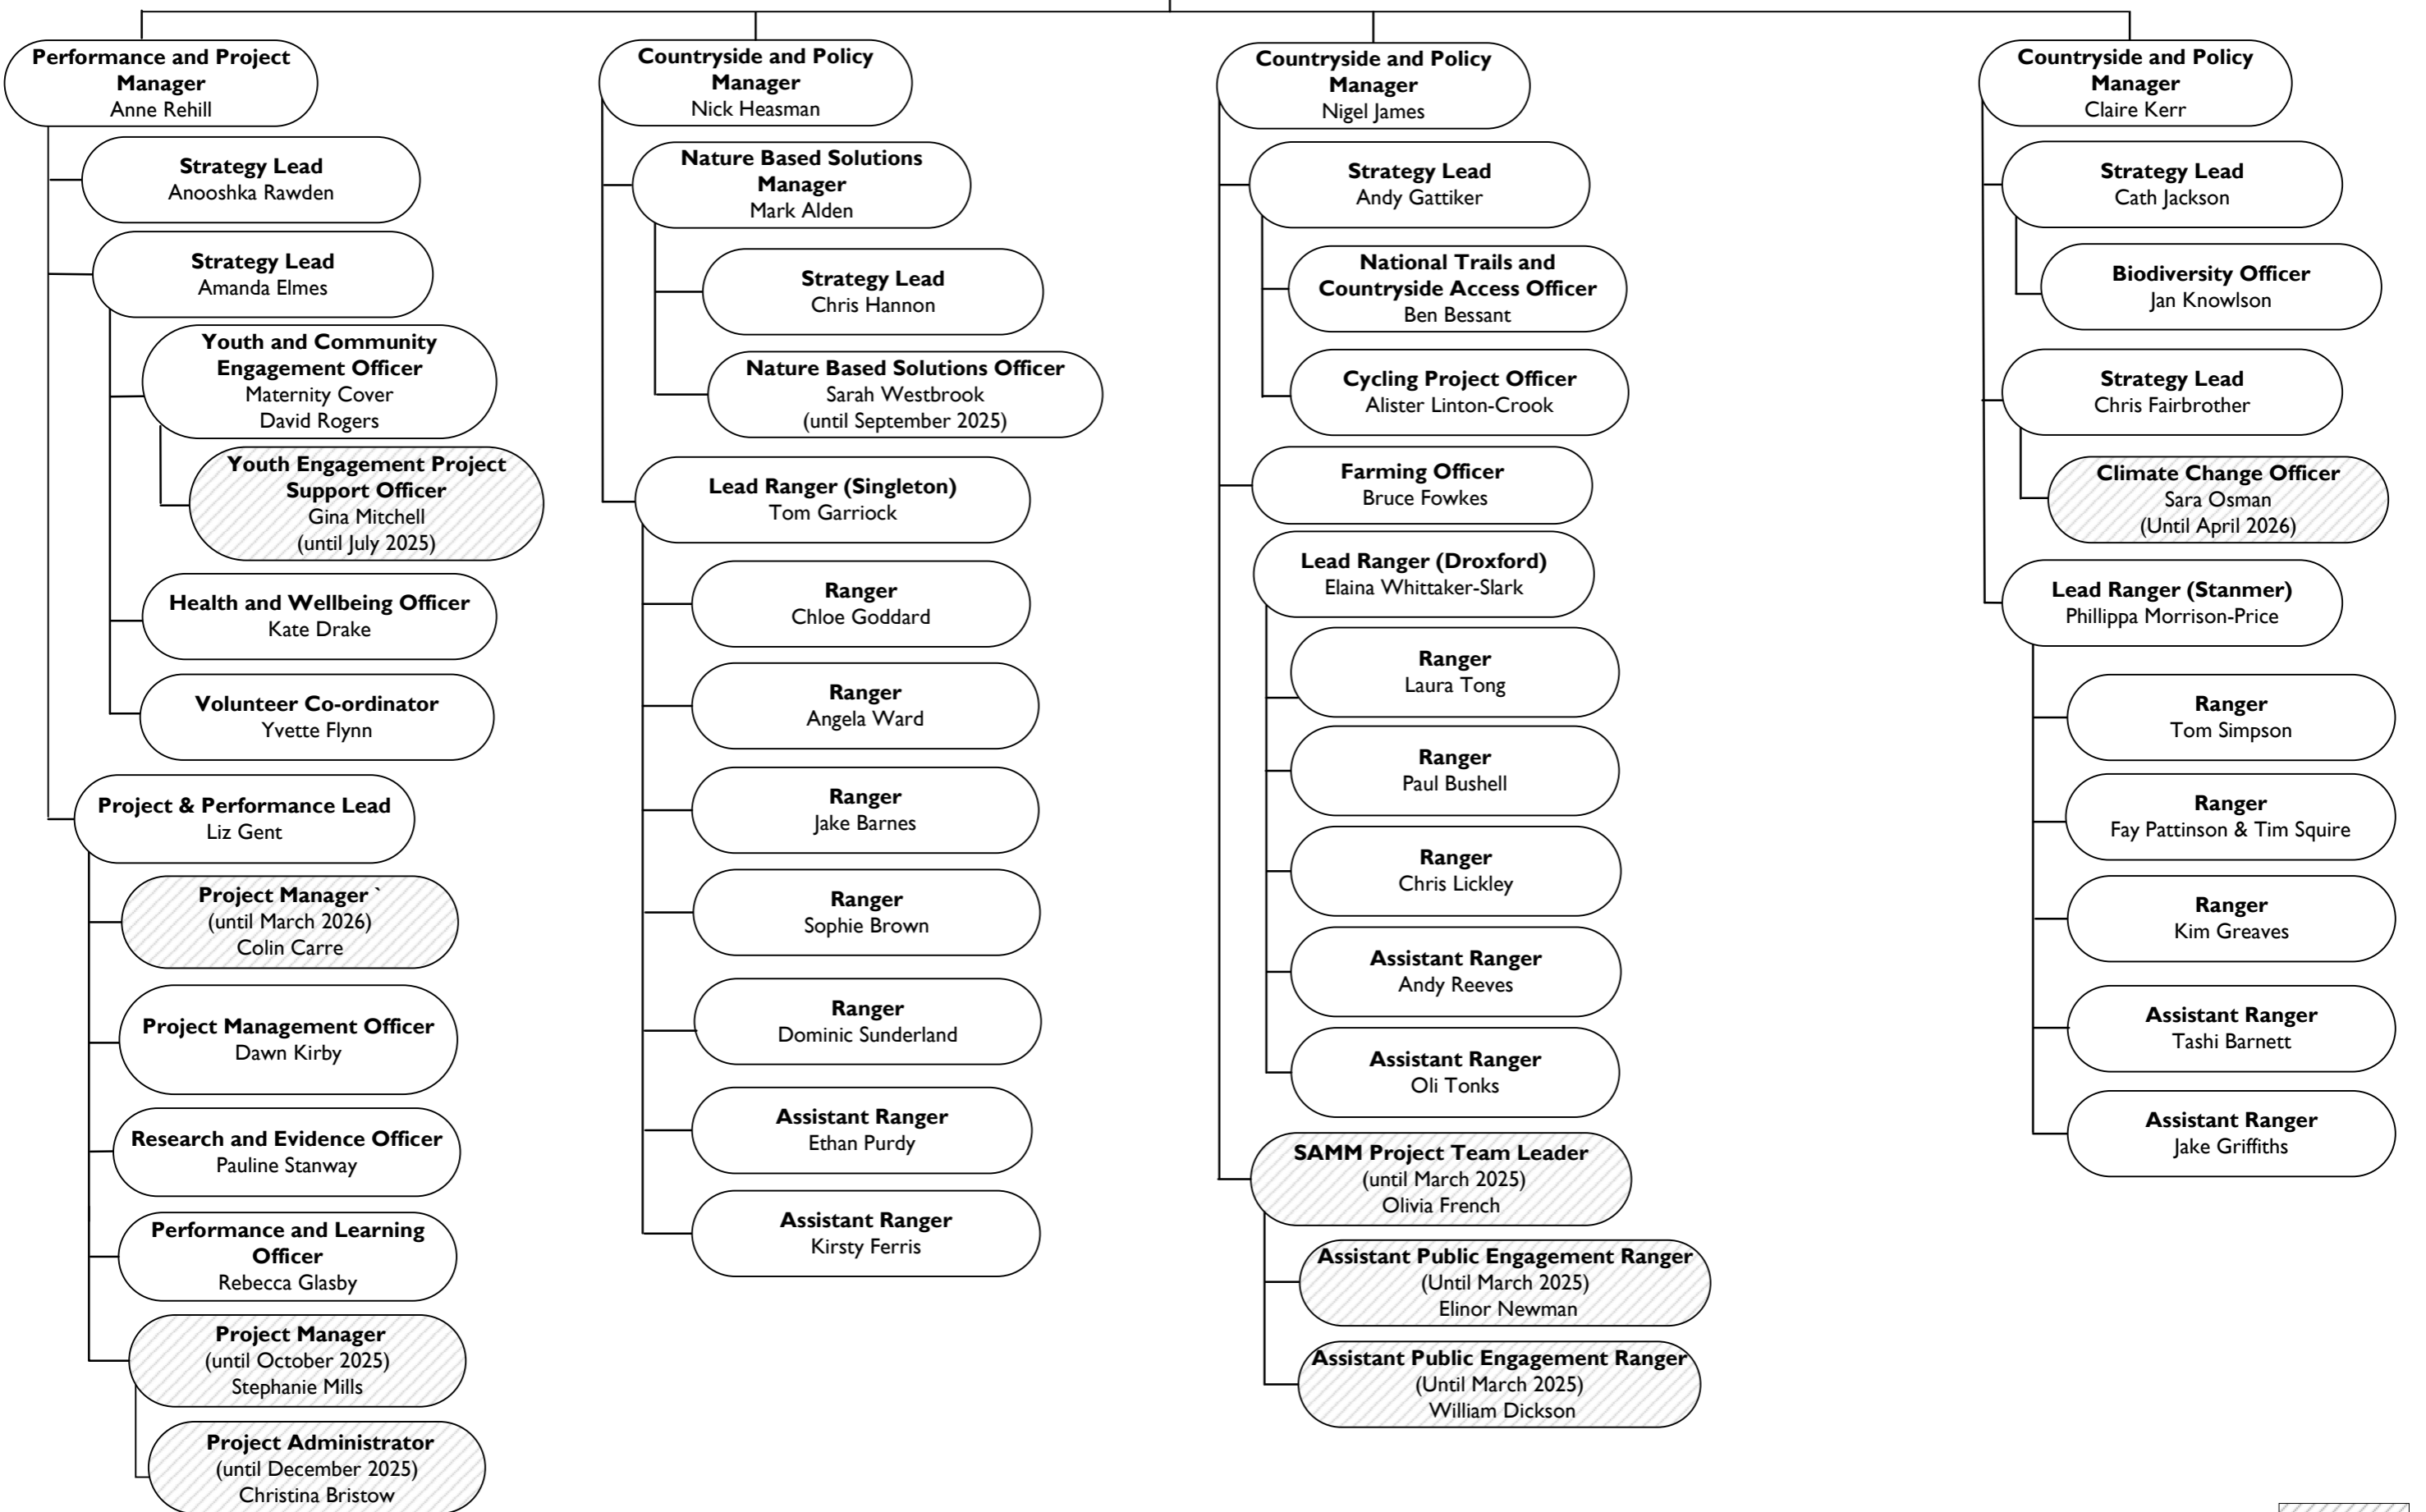

# Countryside Policy and Management

**Interim Director of Landscape and Strategy**  
Laura Sercombe

Externally funded