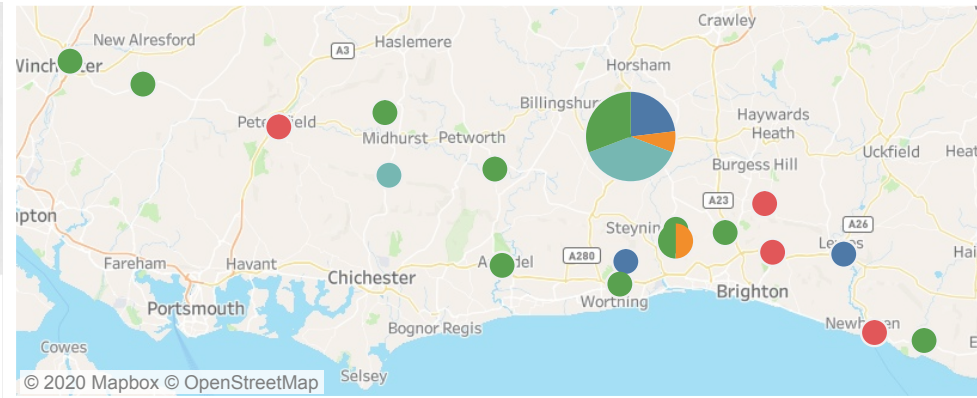

SDNPA Projects in Delivery

Number of Projects in Delivery

32

RAG Status of Projects

Team Areas

Project Location by RAG

RAG status project time line