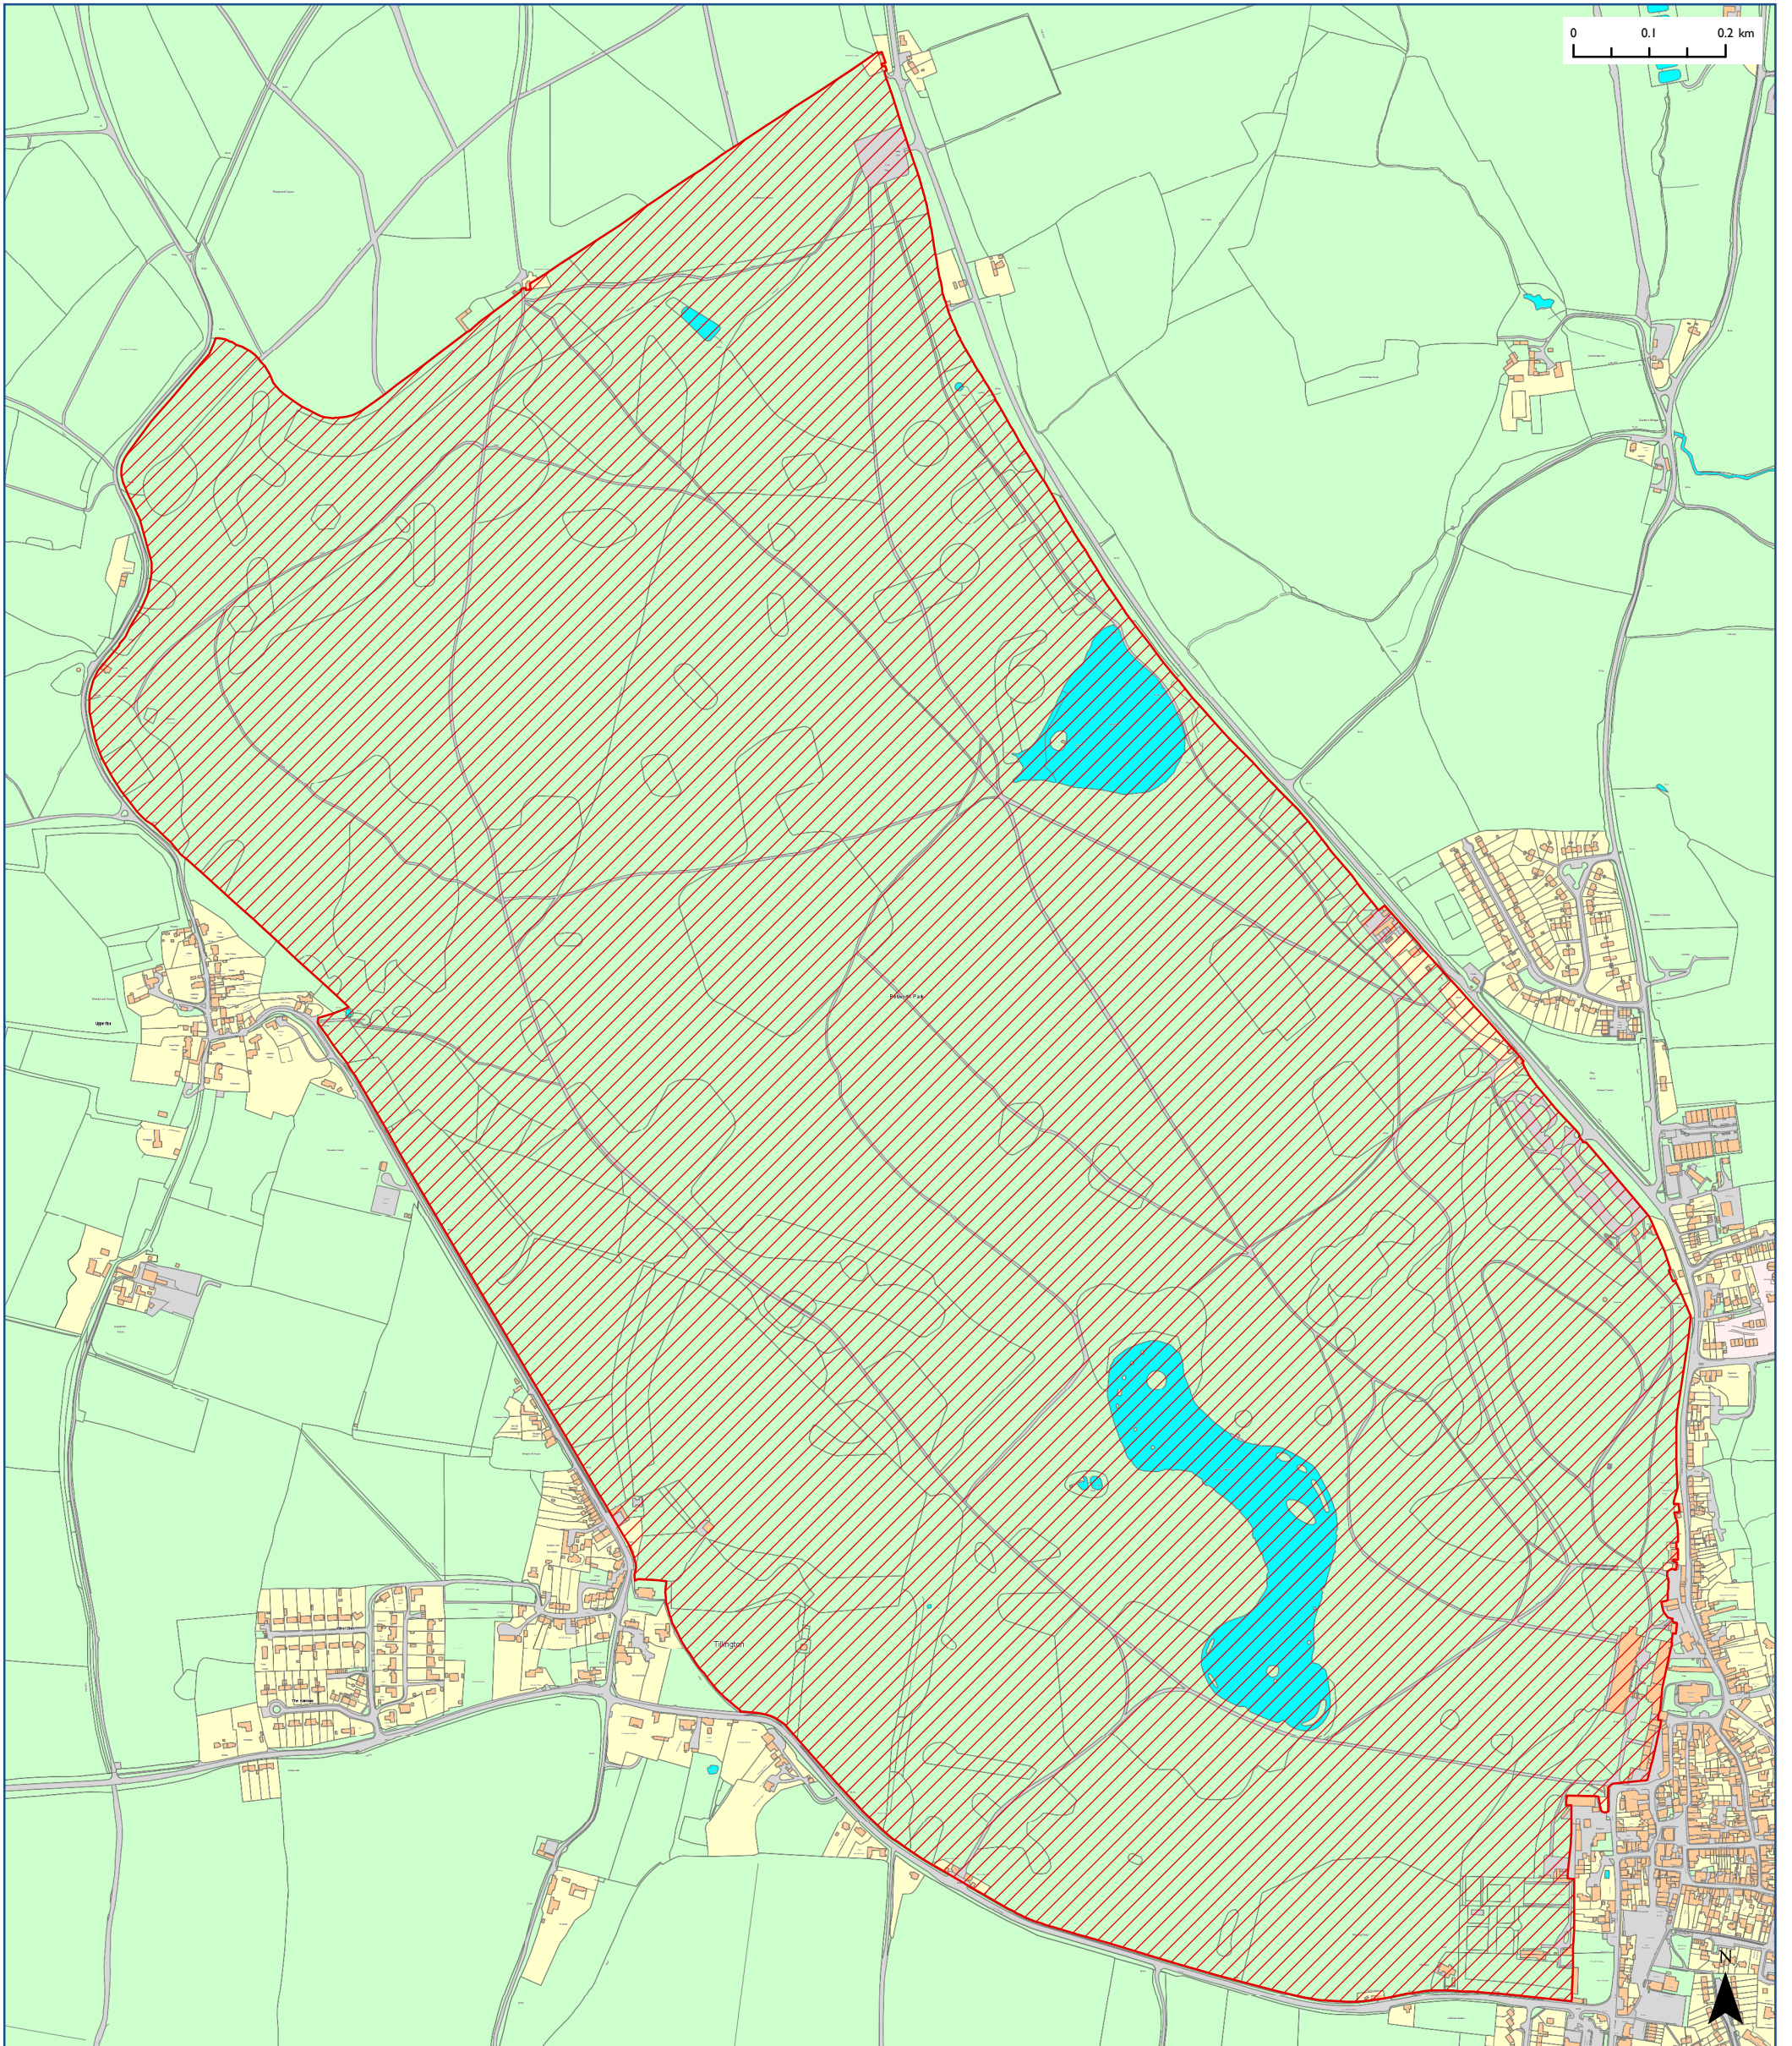

SDNPA boundary crosses site - No

Legend

 Registered Park and Garden