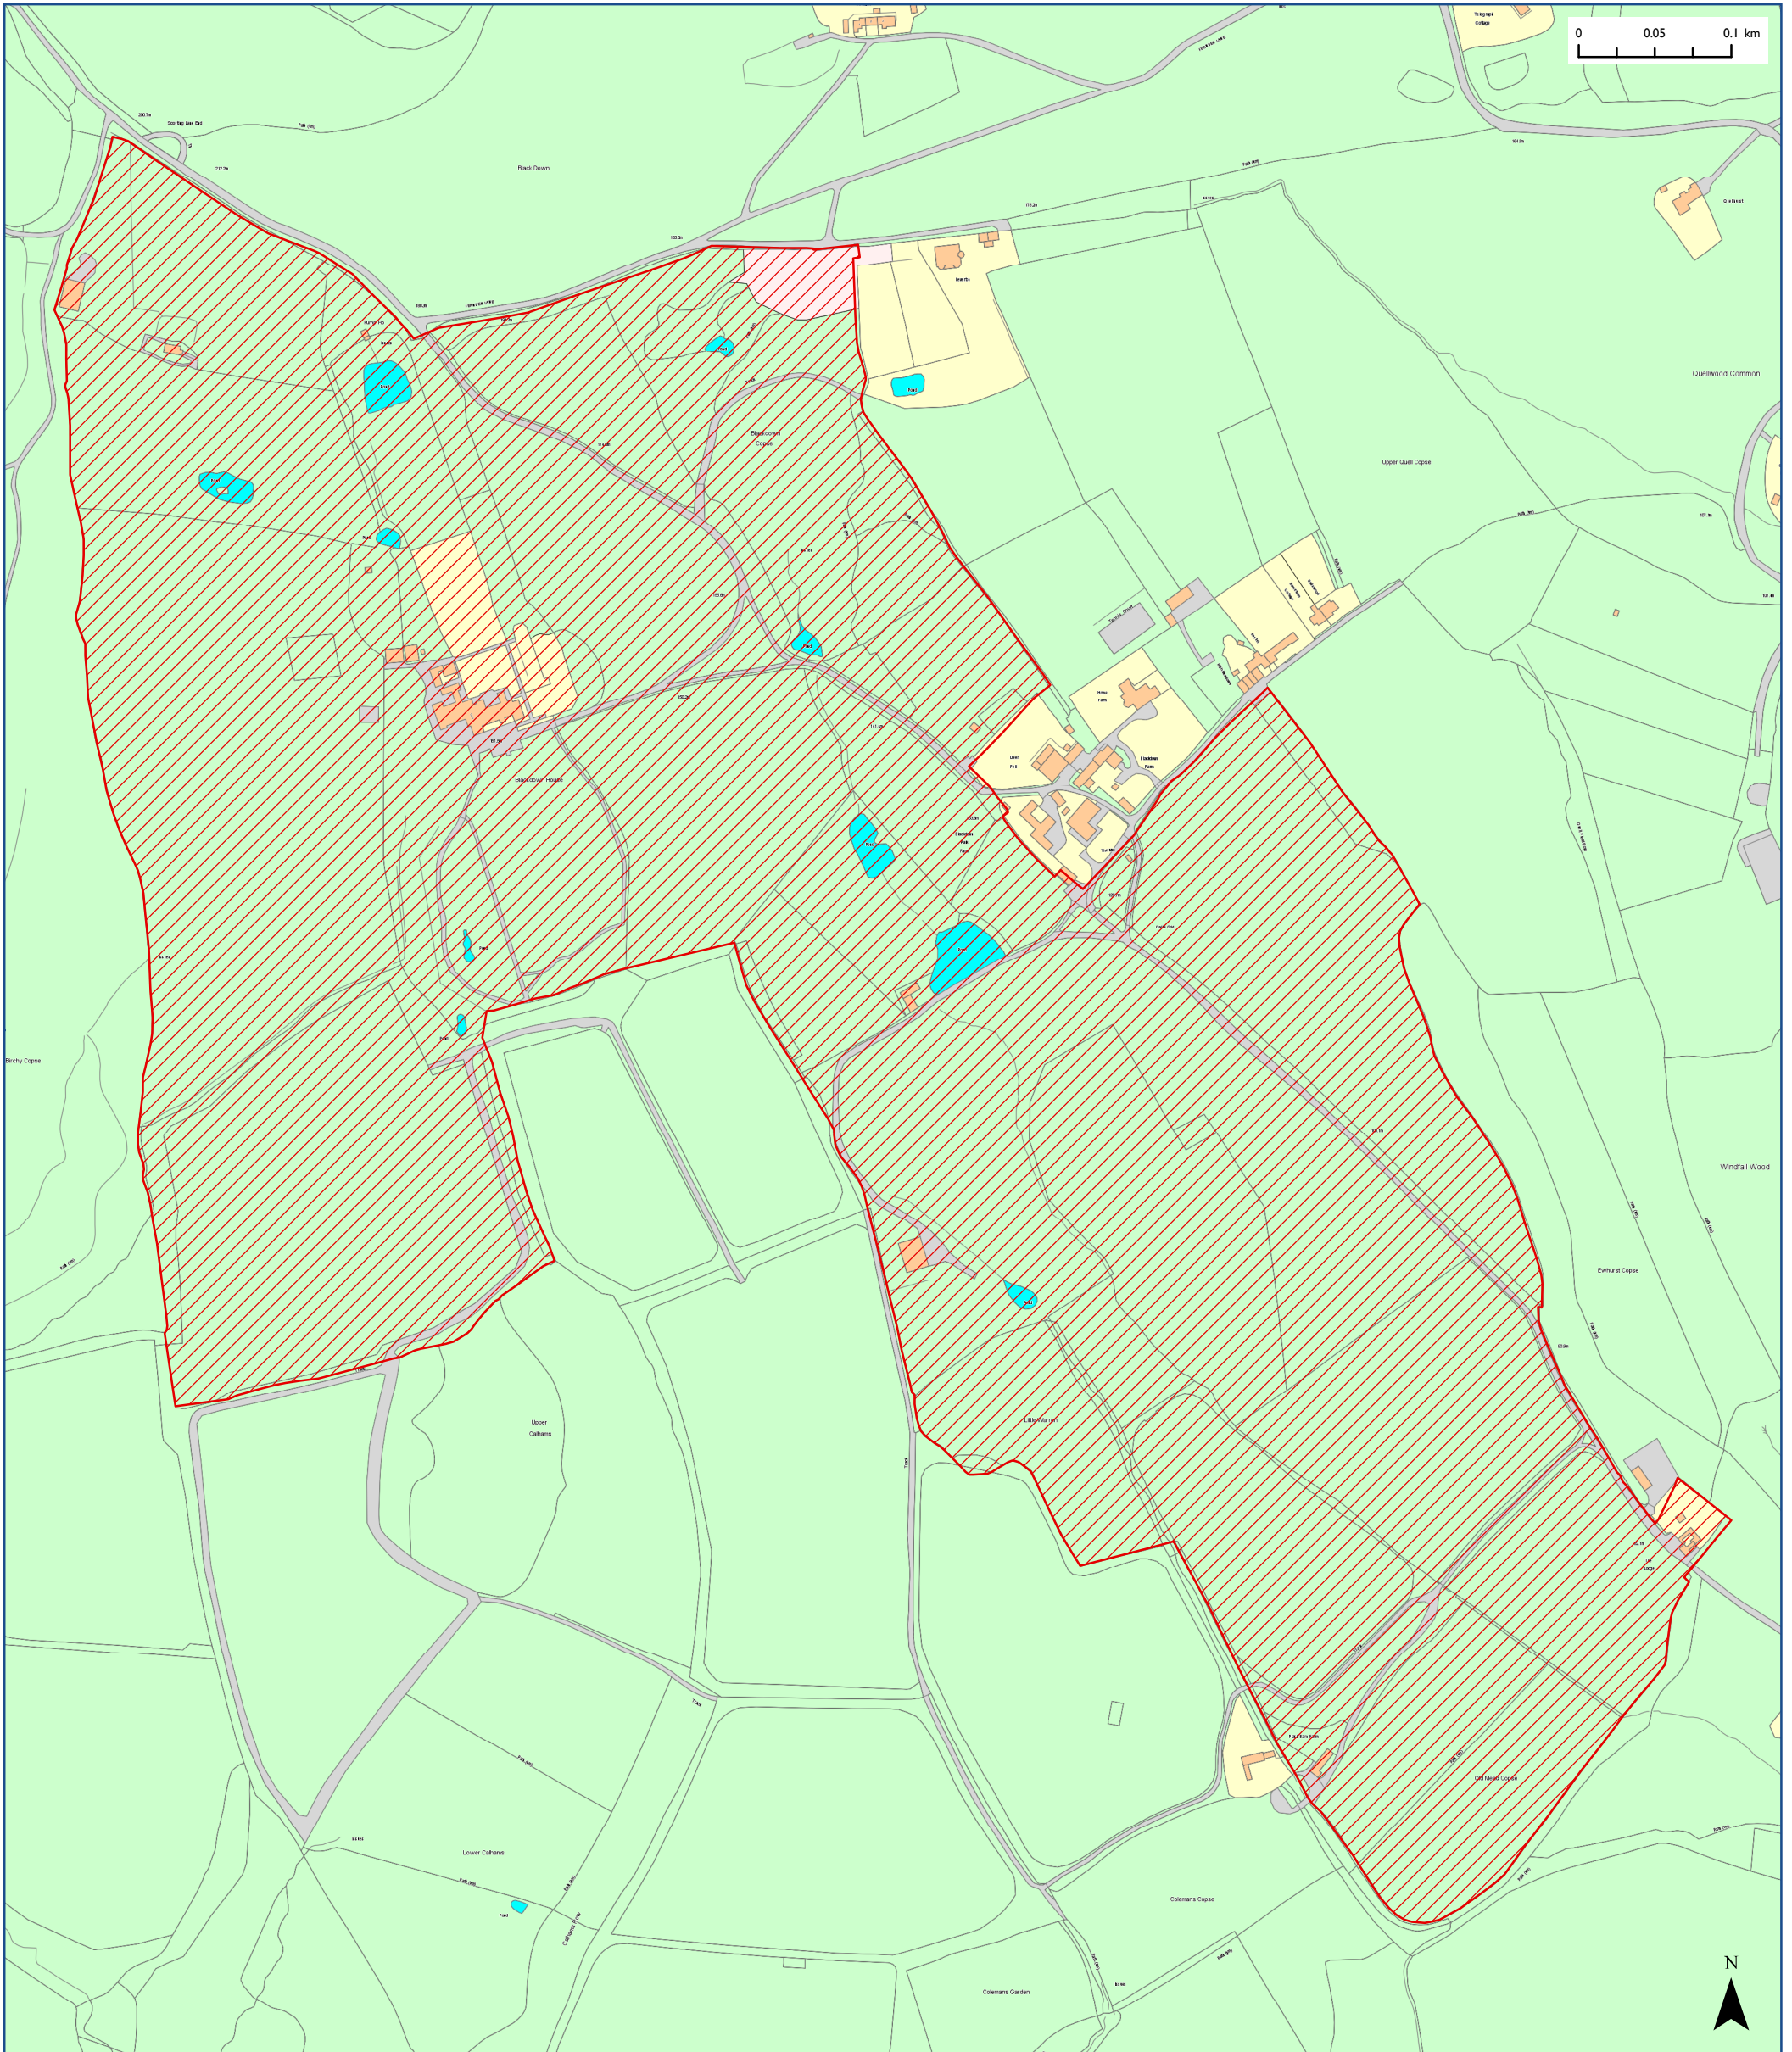

SDNPA boundary crosses site - No

Legend

 Registered Park and Garden