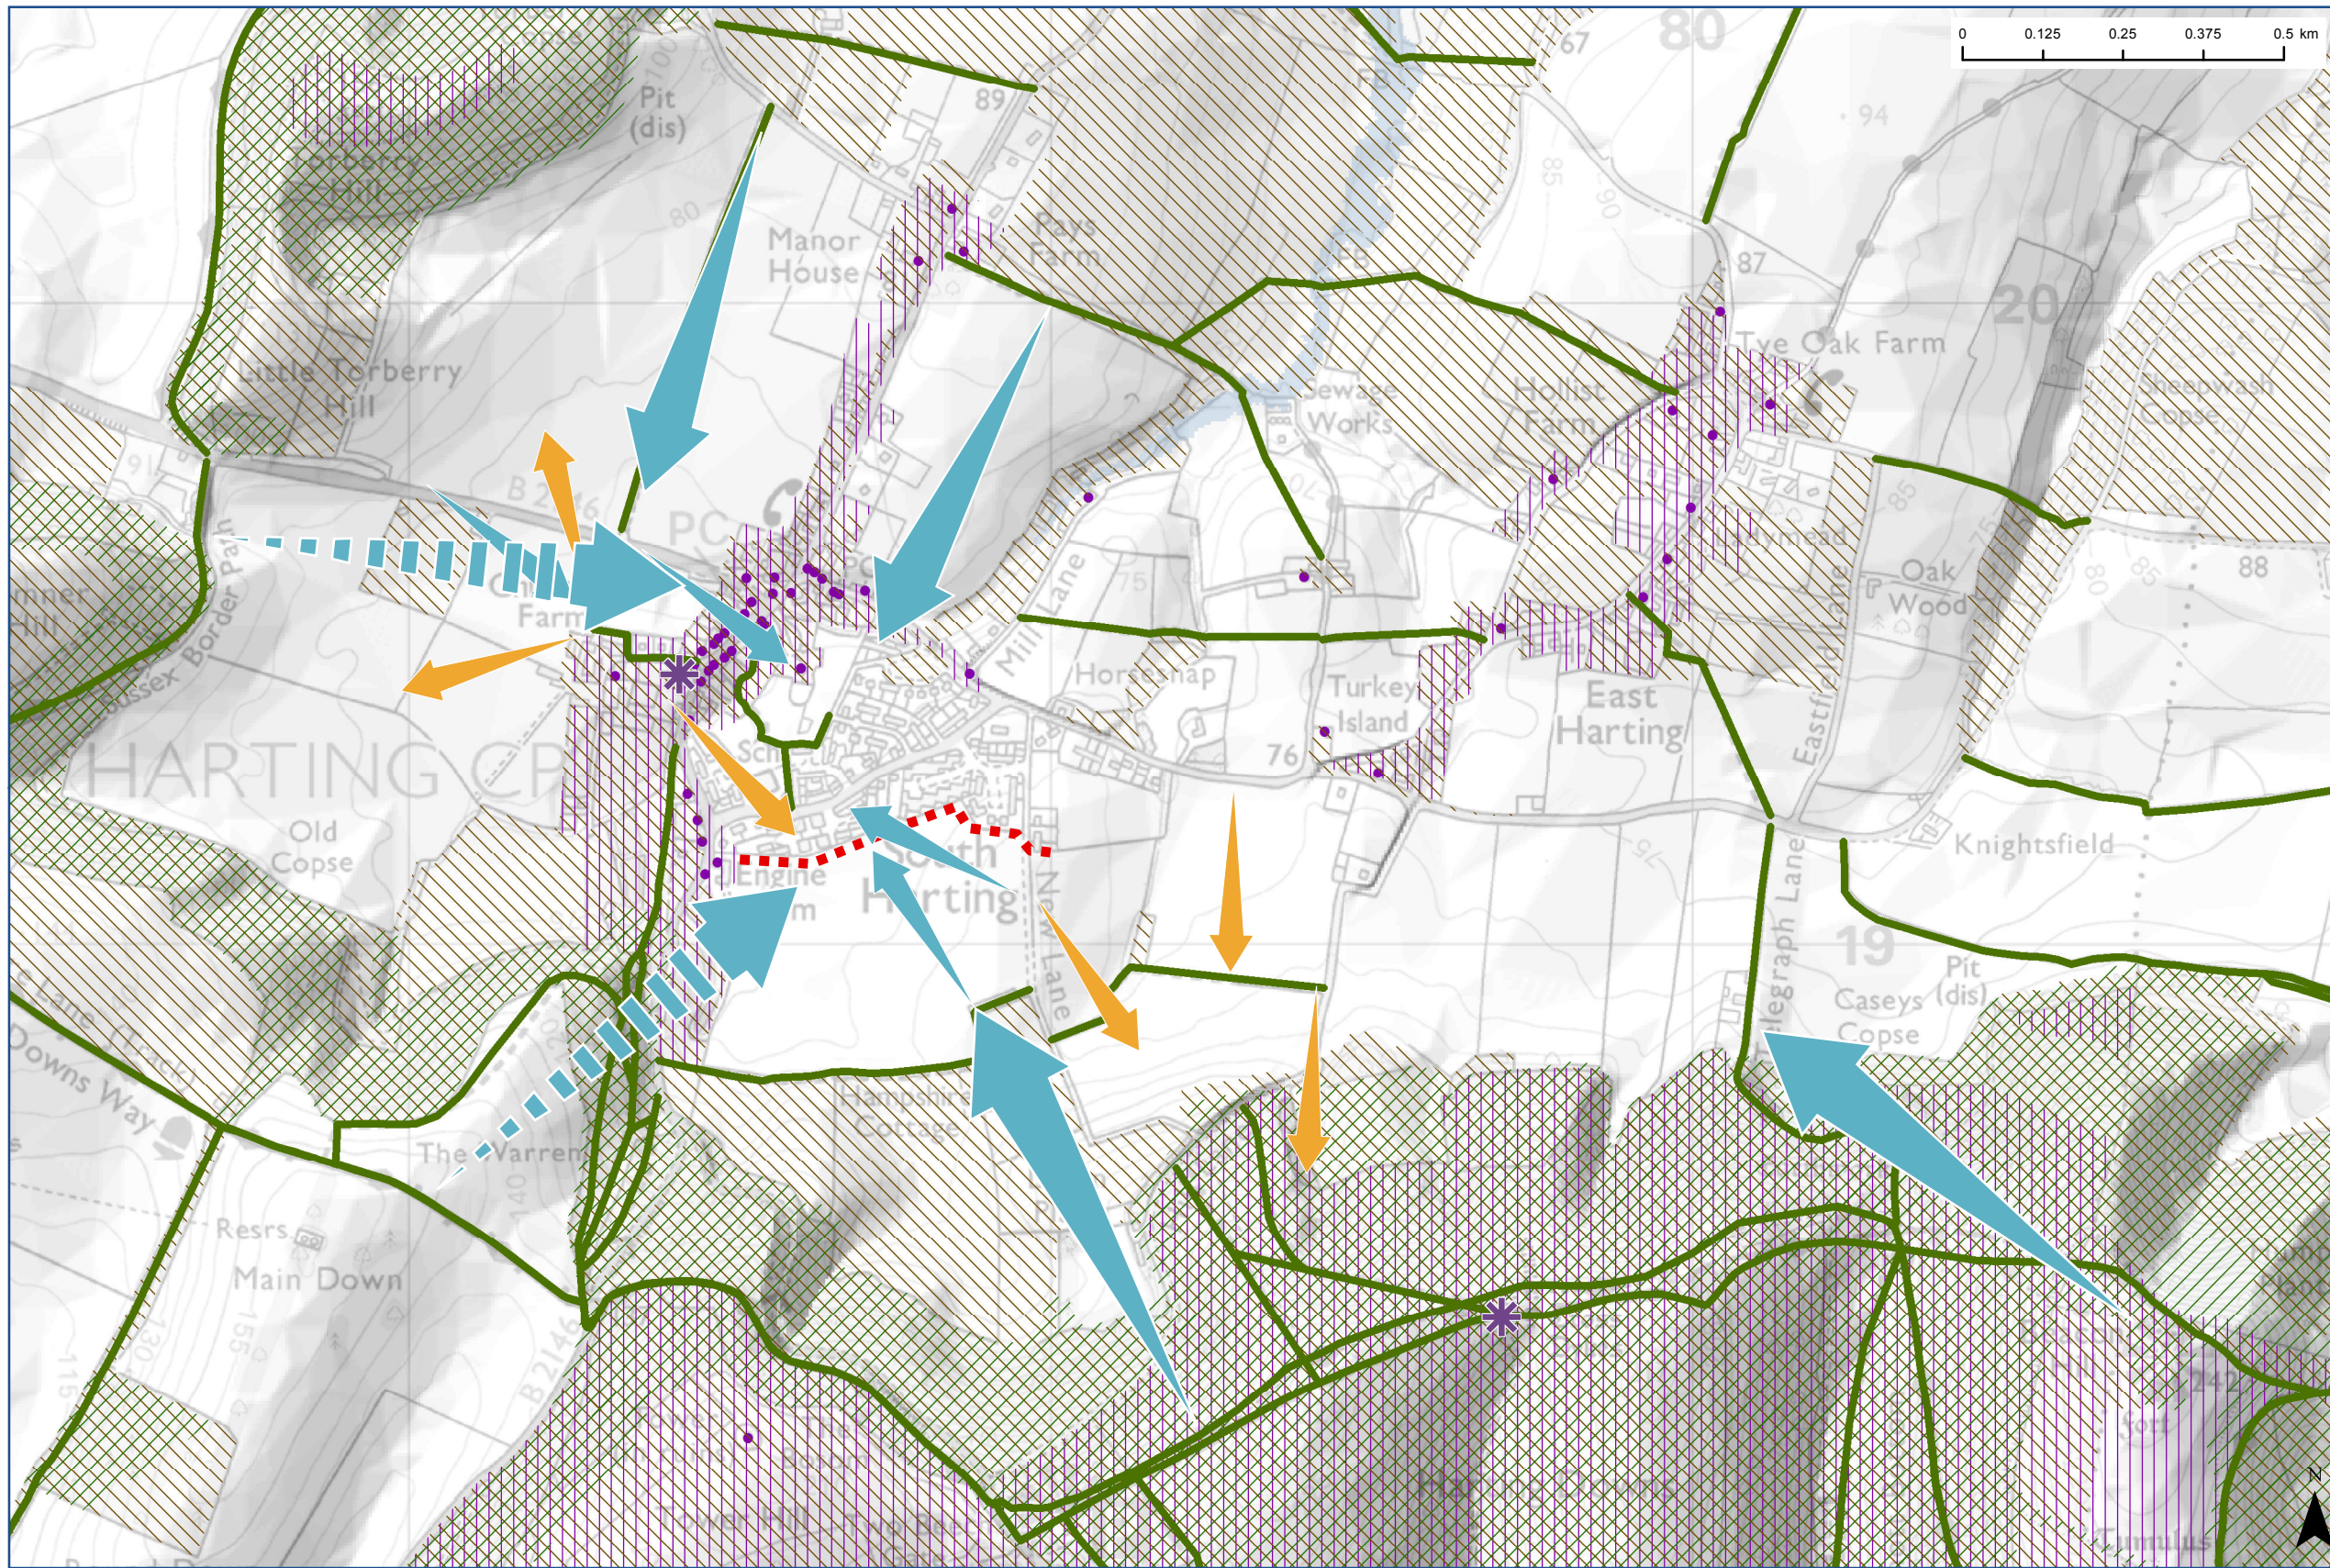

Settlement Context Study Sensitivity Analysis: South Harting

- Biodiversity** (diagonal hatching)
- Landscape Character** (cross-hatching)
- Cultural** (vertical hatching)
- Green Corridor** (solid green line)
- Viewpoints**
 - Glimpsed View (dotted blue arrow)
 - Open unfiltered view (solid blue arrow)
 - View out of settlement (solid orange arrow)
- Landmarks** (purple asterisk)
- Intrusion (noise and visual)** (red dashed line)
- River and stream corridor** (light blue shaded area)
- Cycle Route** (dashed orange line)