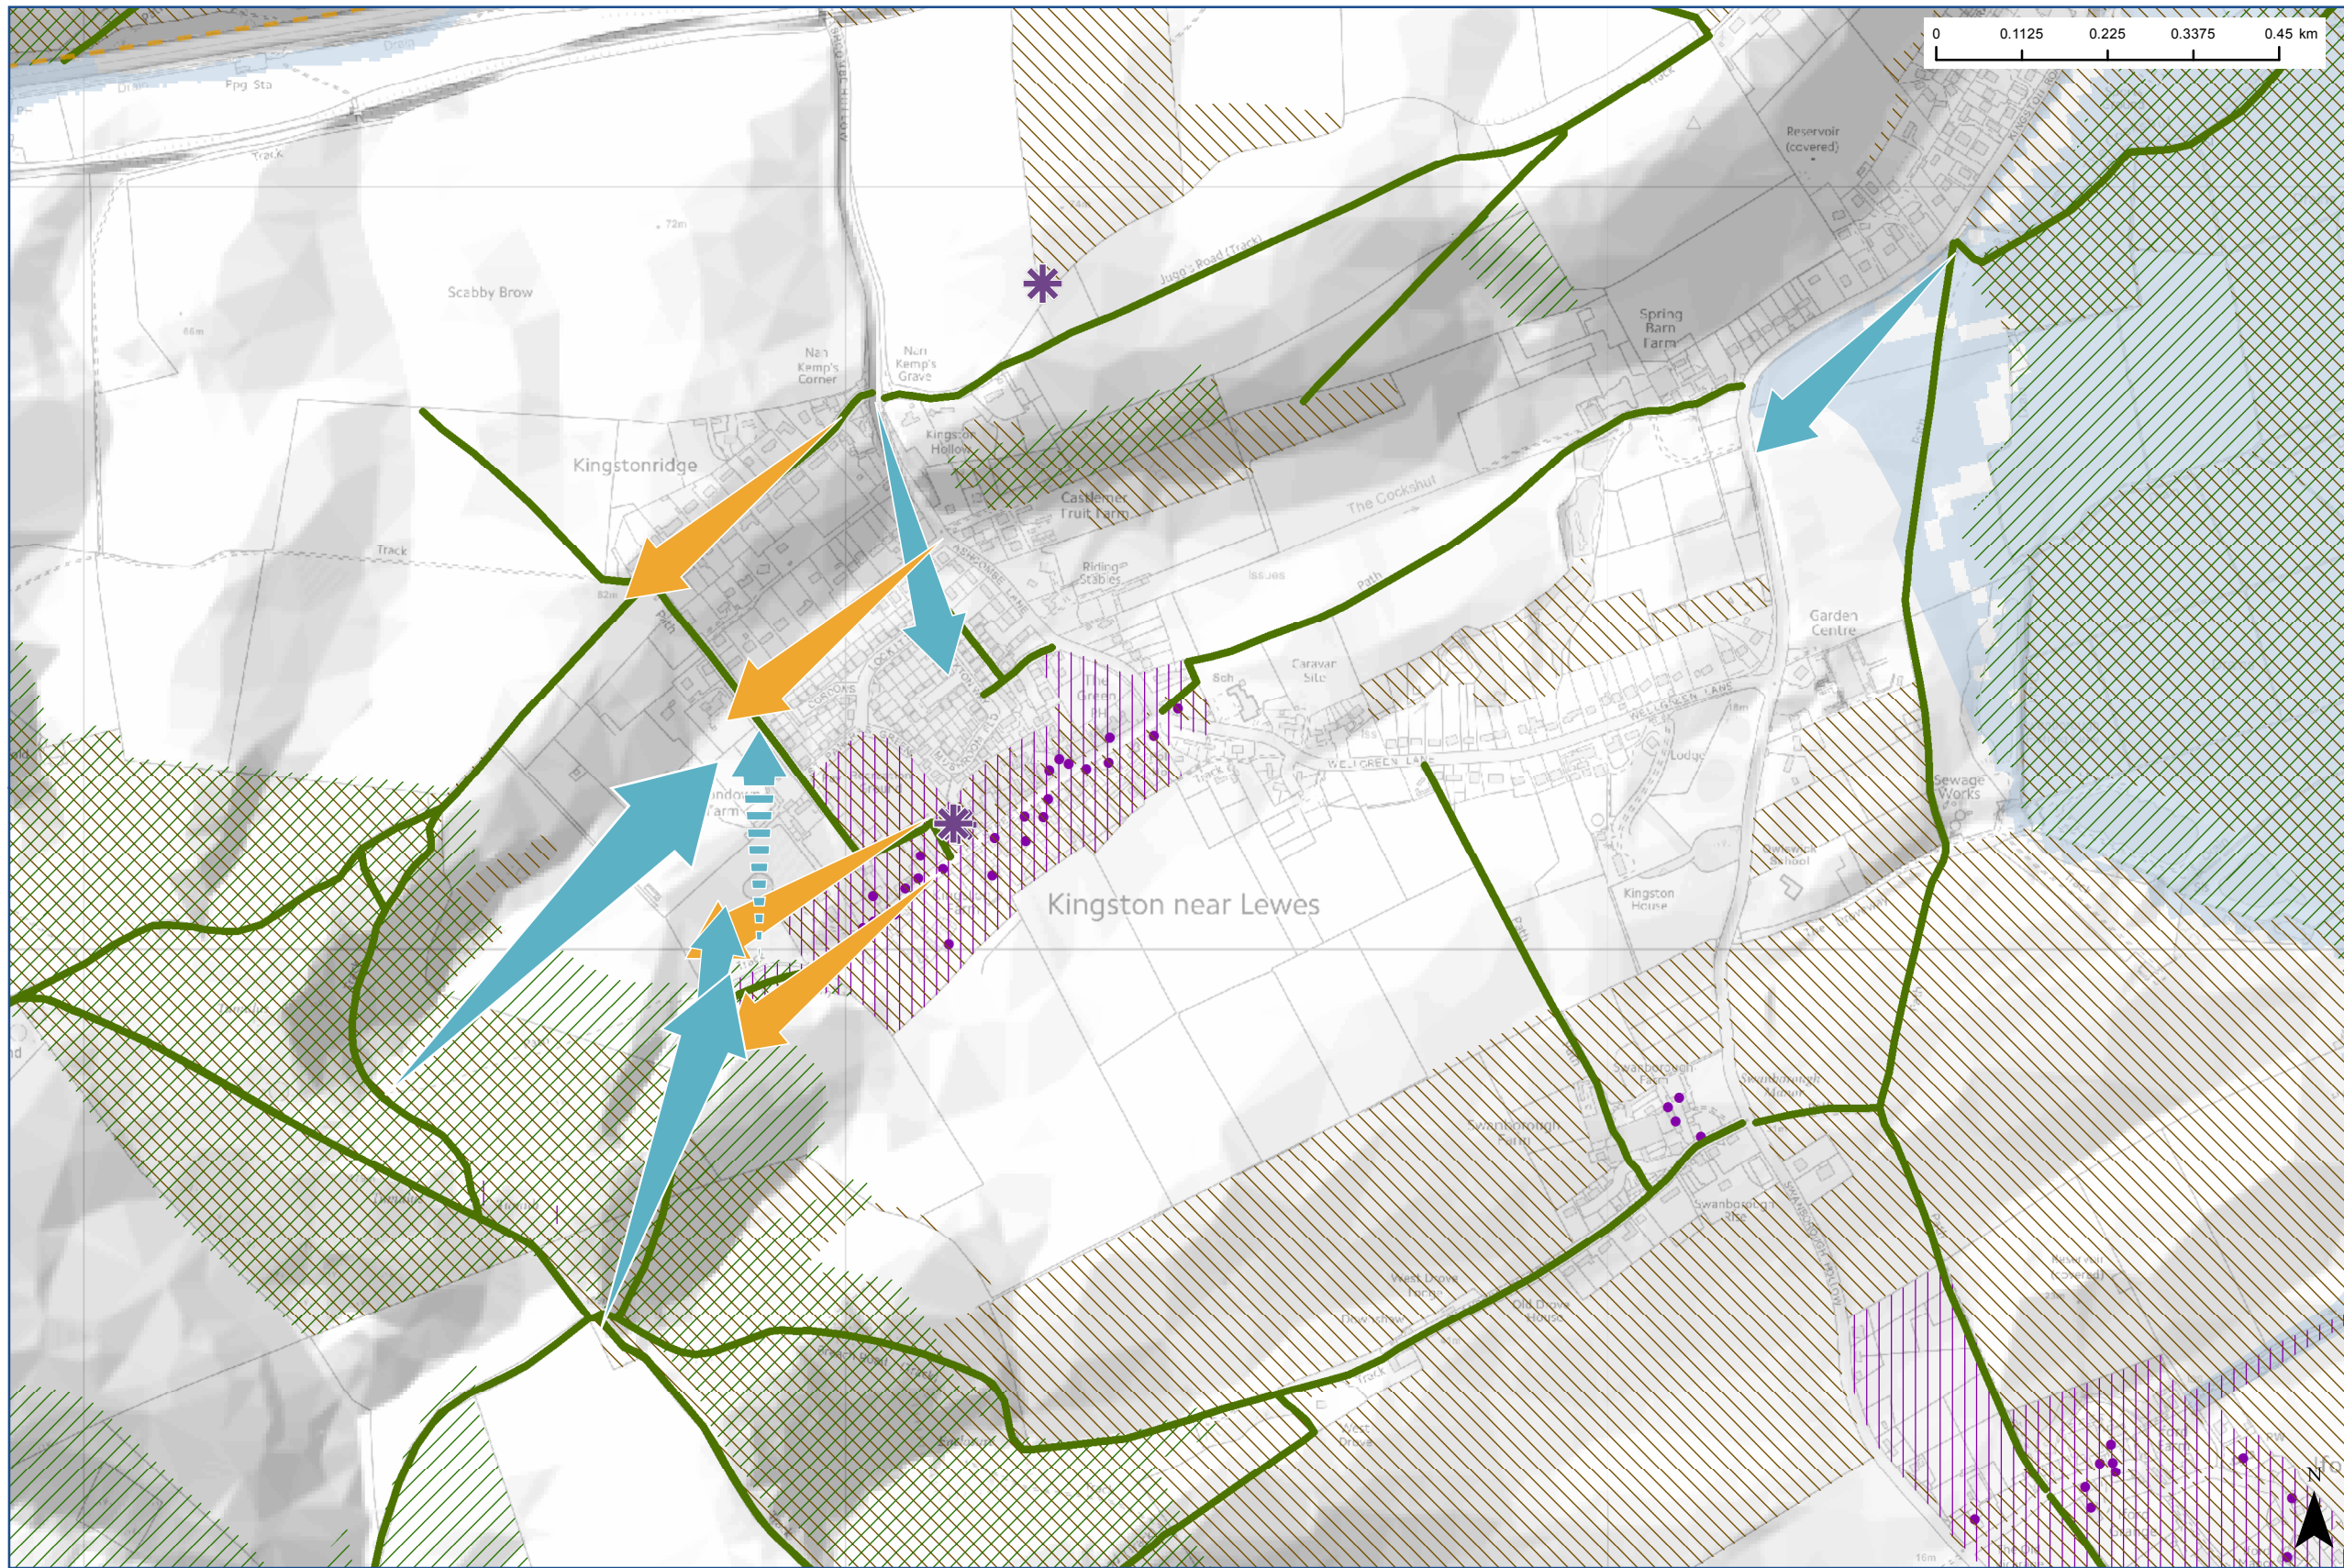

Settlement Context Study Sensitivity Analysis: Kingston

Biodiversity **Landscape Character**

Cultural

Green Corridor

Viewpoints

- Glimpsed View
- Open unfiltered view
- View out of settlement

Landmarks

Intrusion (noise and visual)

River and stream corridor

Cycle Route

© Crown copyright and database rights 2016 Ordnance Survey 100050083
Scale at A3 1:247,323,016