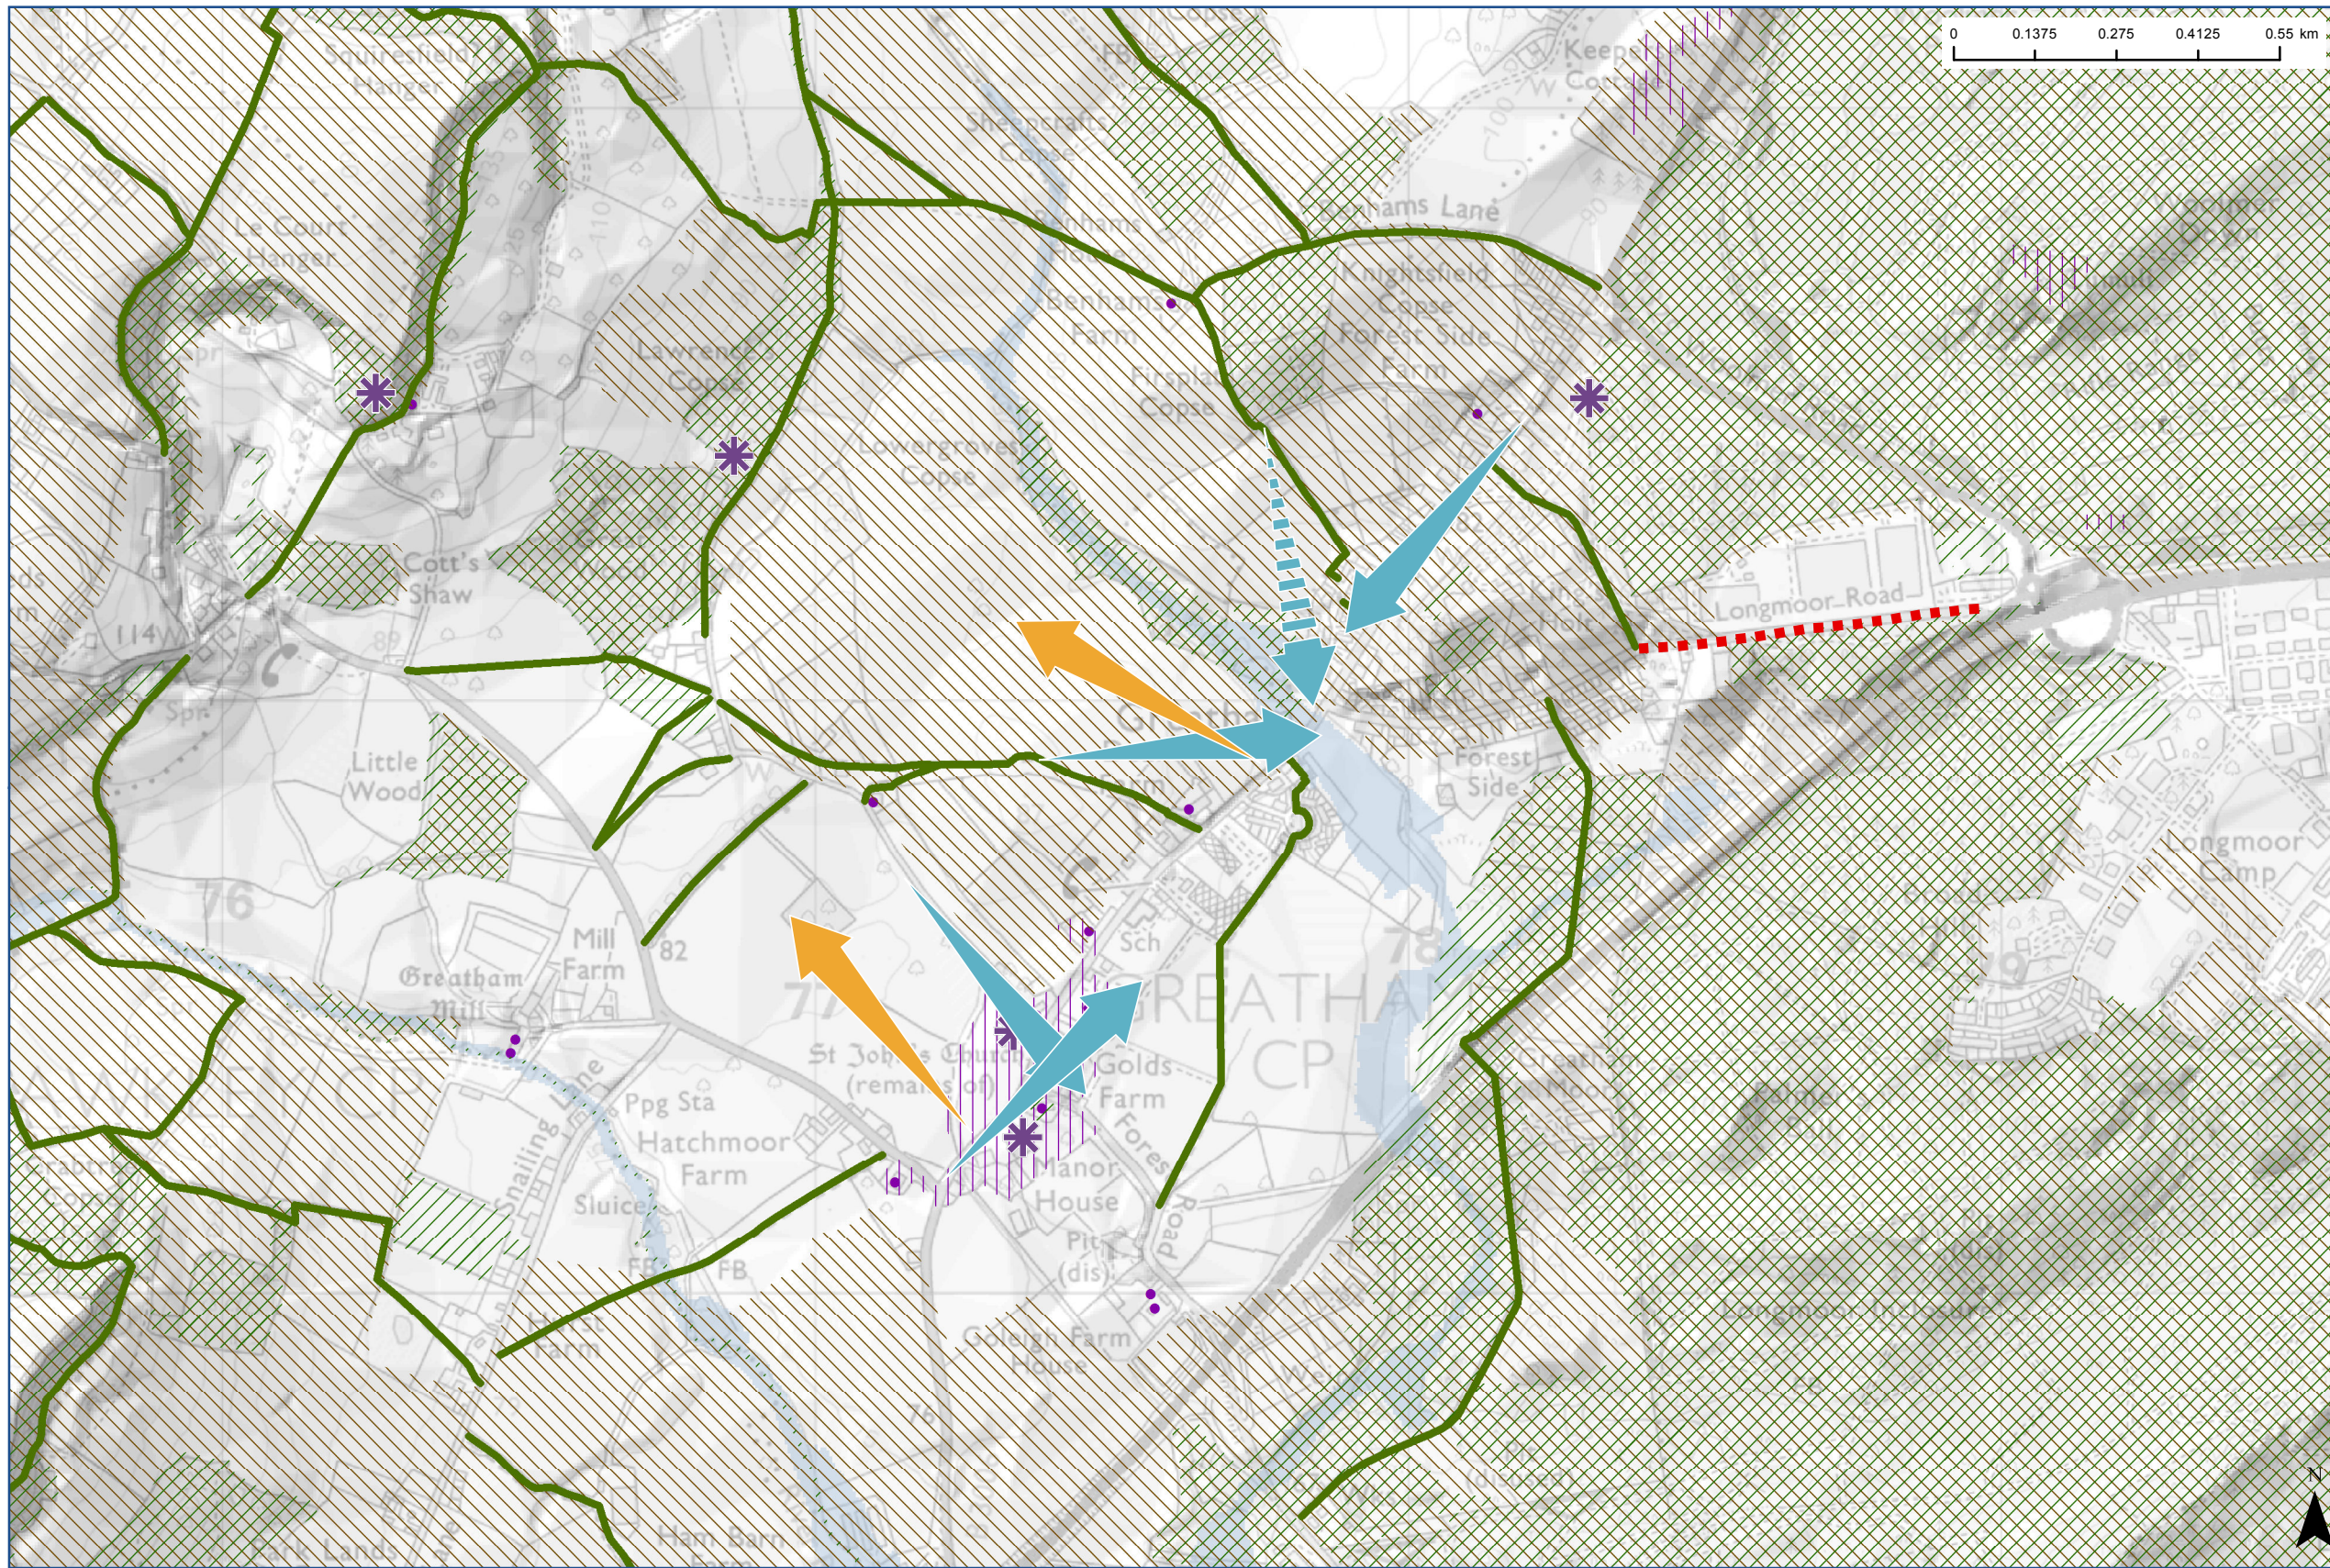

Settlement Context Study Sensitivity Analysis: Greatham

- Biodiversity** (Green cross-hatch pattern)
- Landscape Character** (Purple vertical lines)
- Cultural** (Purple asterisk symbol)
- Green Corridor** (Thick green line)
- Viewpoints**
 - Glimpsed View (Dashed blue arrow)
 - Open unfiltered view (Blue arrow)
 - View out of settlement (Orange arrow)
- Landmarks** (Purple asterisk symbol)
- Intrusion (noise and visual)** (Red dashed line)
- River and stream corridor** (Light blue shaded area)
- Cycle Route** (Dashed orange line)