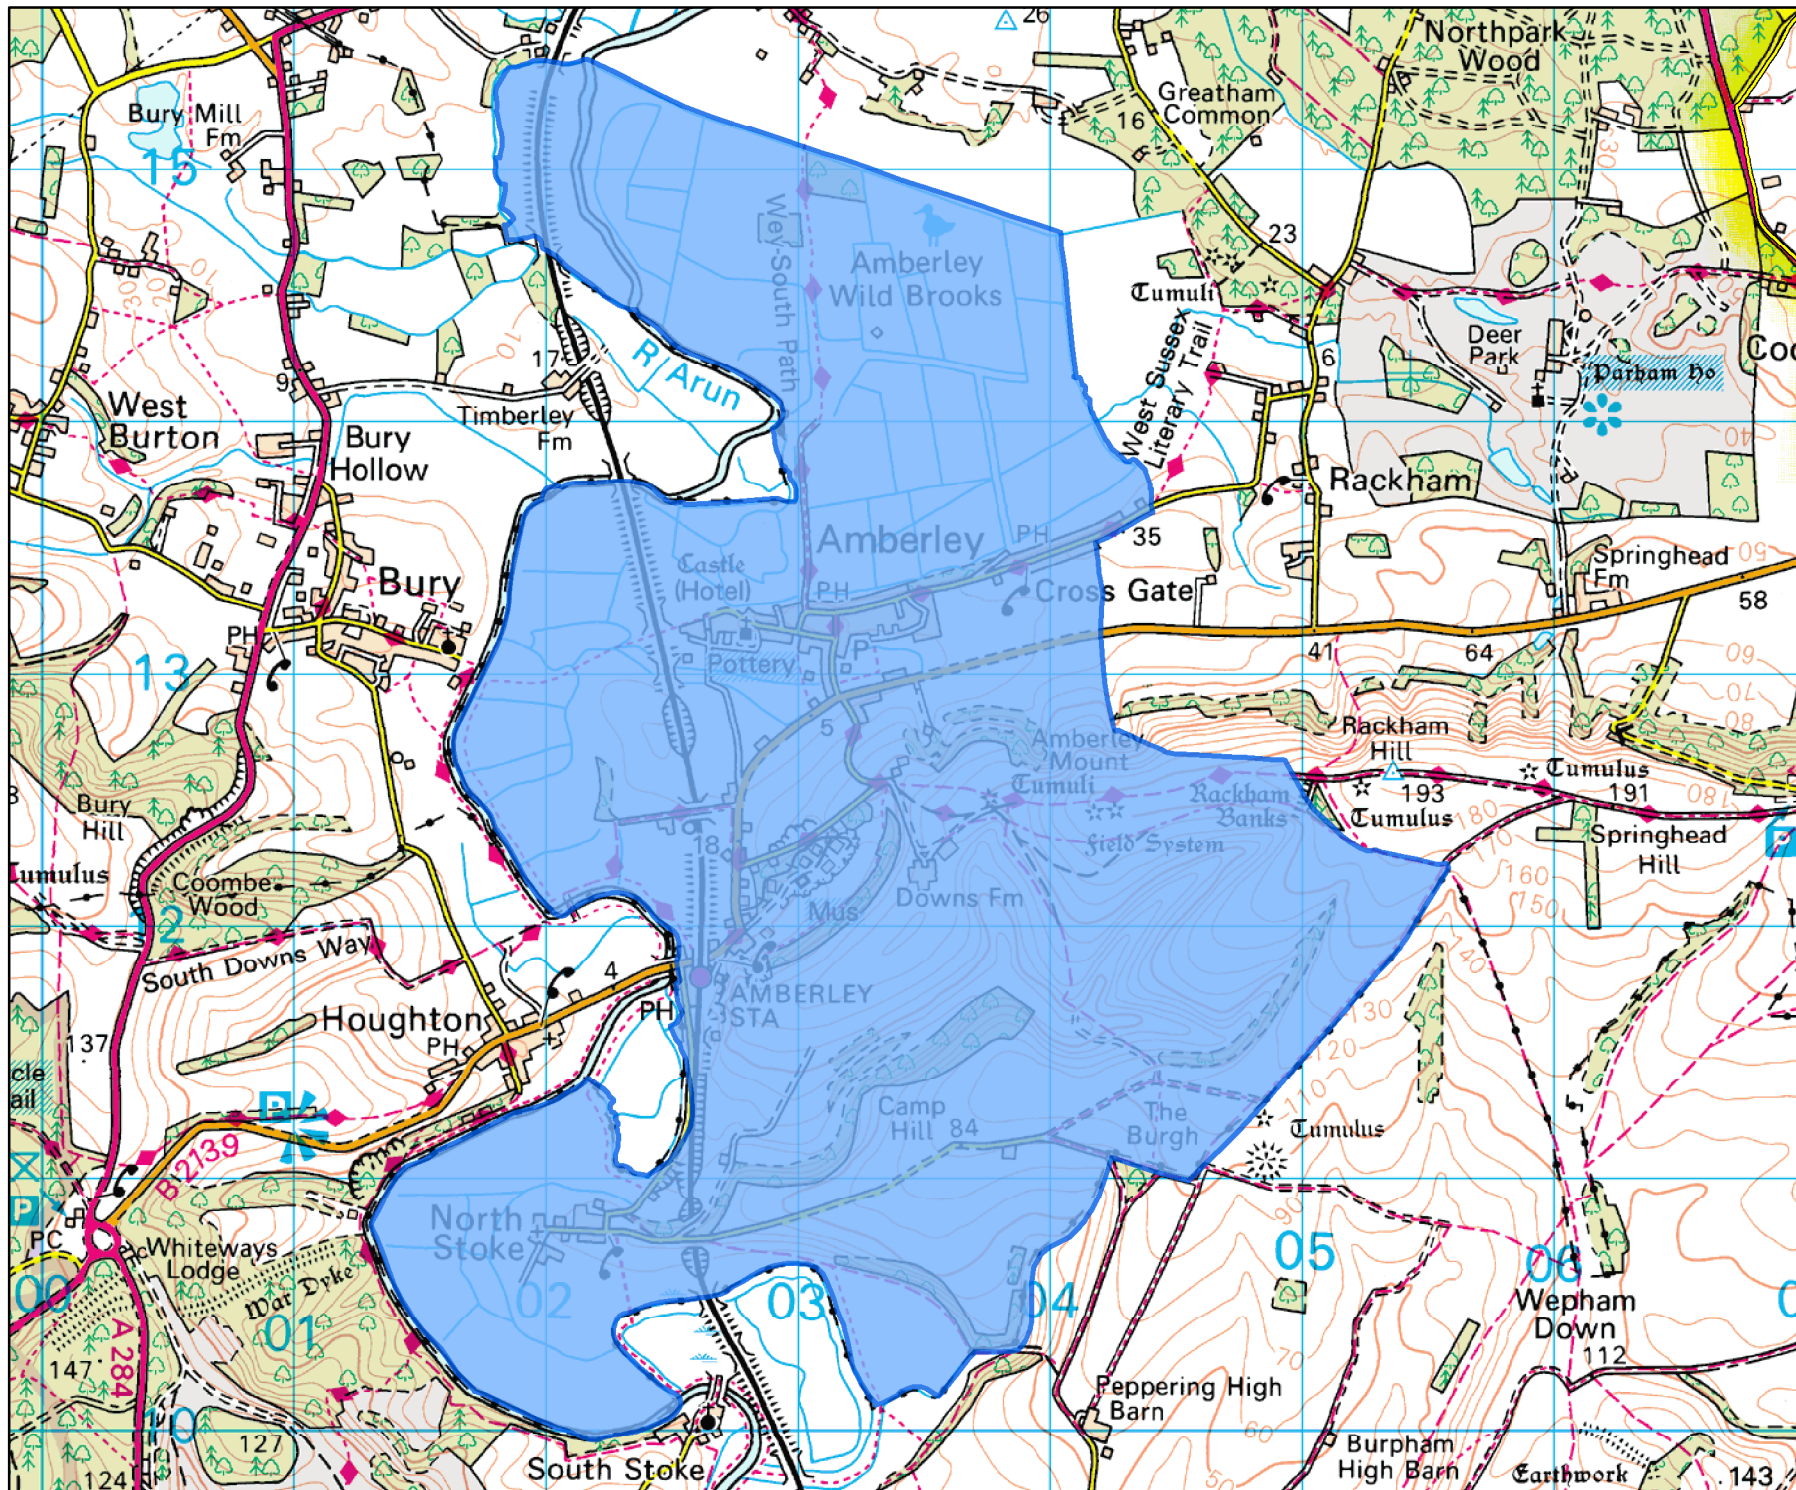

**Designated Neighbourhood Area**

- Within the National Park
- Outside the National Park-  
Not Designated by National Park Authority
- South Downs National Park Boundary

Scale @ A4 30,000  
© Crown copyright and database rights  
2015 Ordnance Survey 100050083

Designated Neighbourhood Area:  
Amberley CP