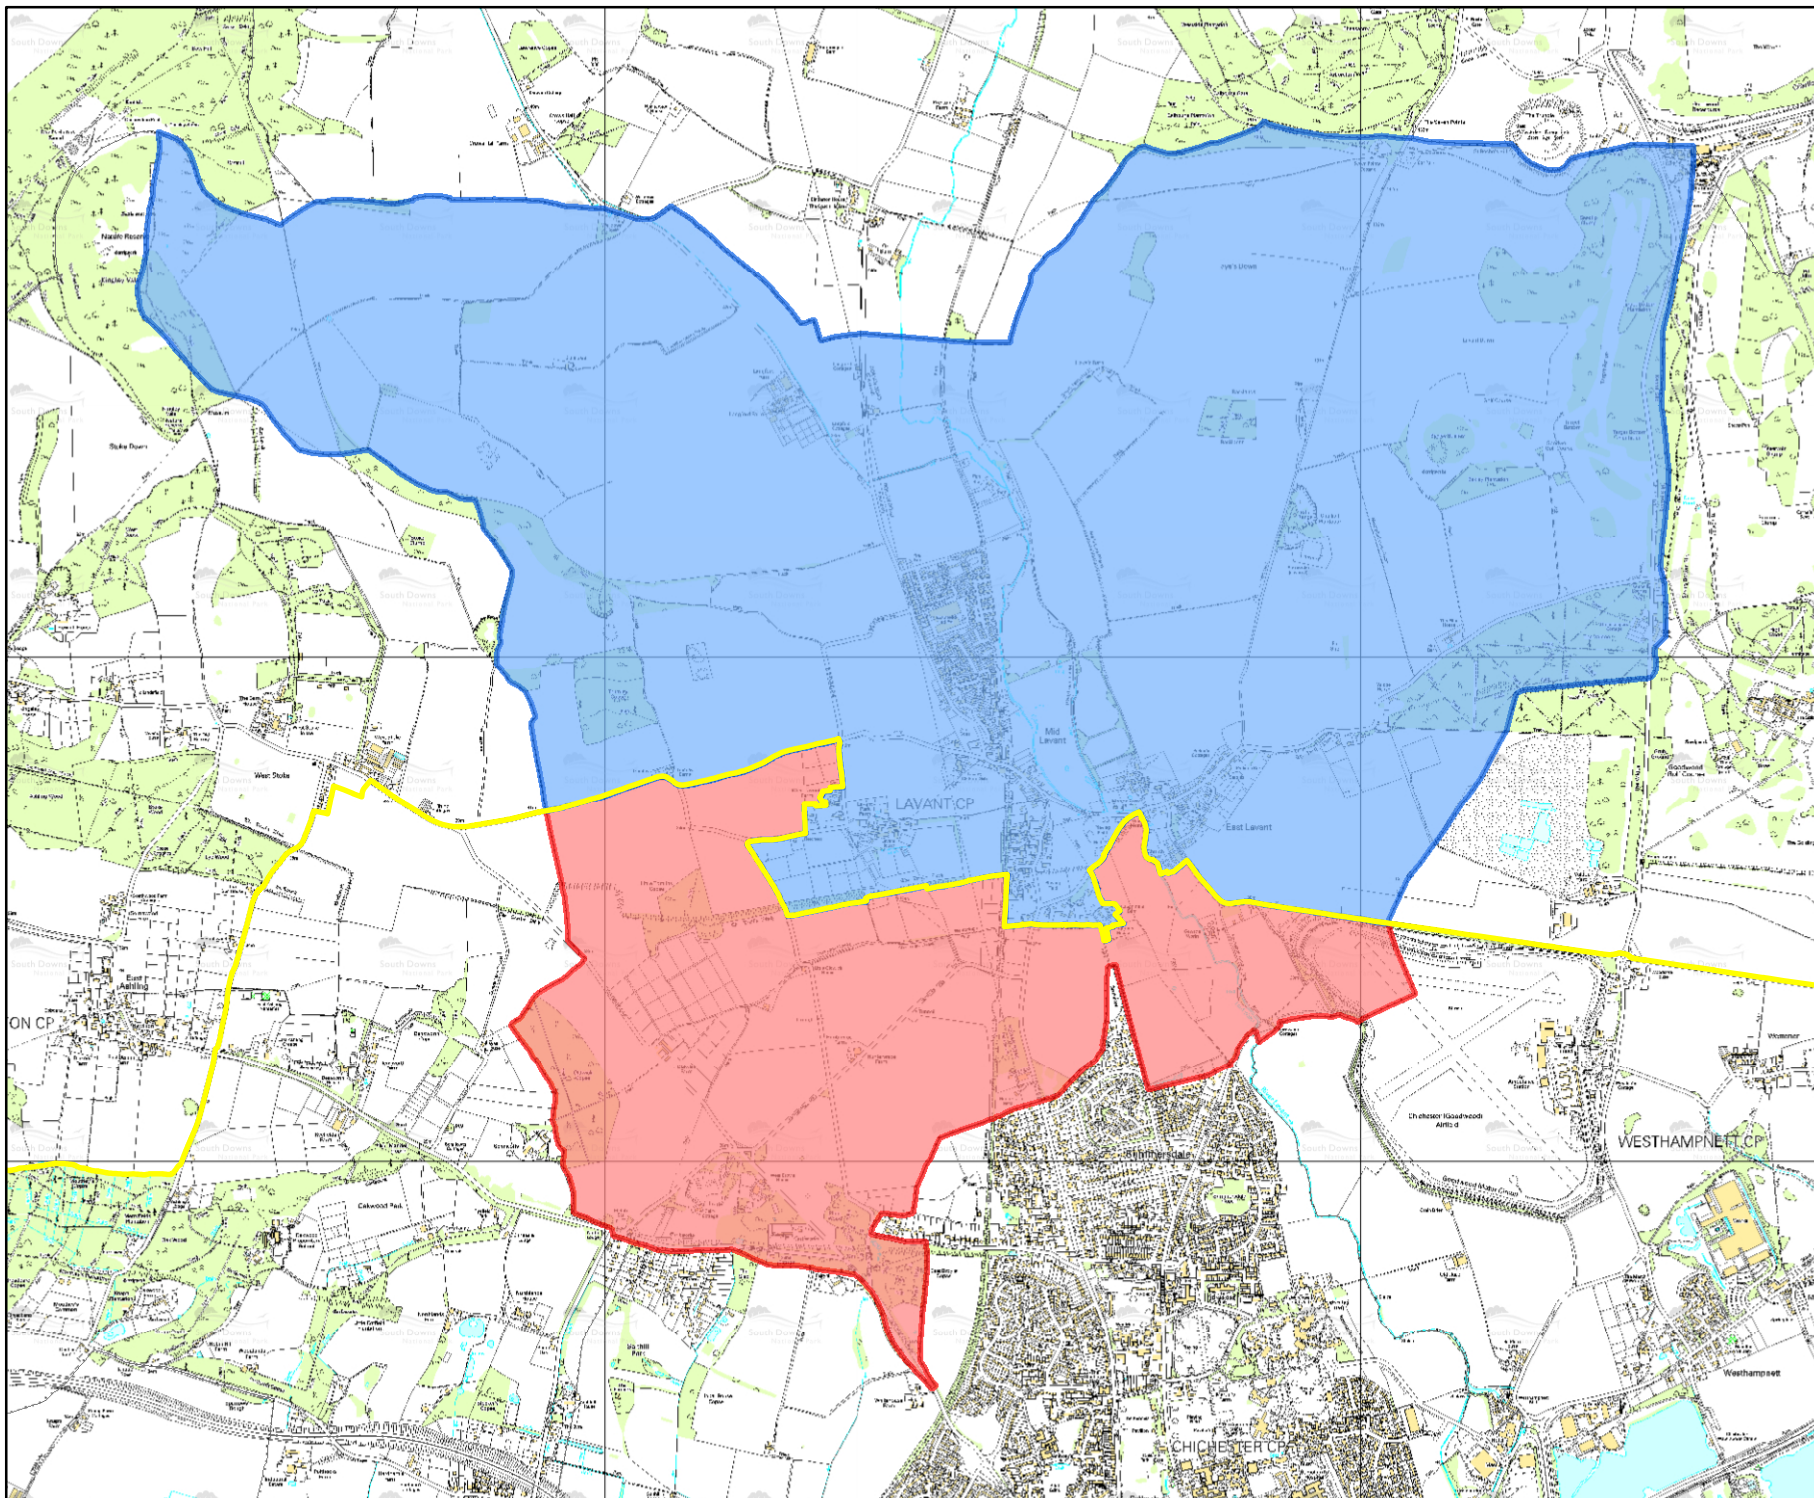

Designated Neighbourhood Area: Lavant

KEY

-  South Downs National Park Boundary
- Designated Neighbourhood Area
 -  Within the National Park
 -  Outside the National Park - Not Designated by National Park Authority

Scale 1:30,000

© Crown copyright and database rights
2013 Ordnance Survey 100050083