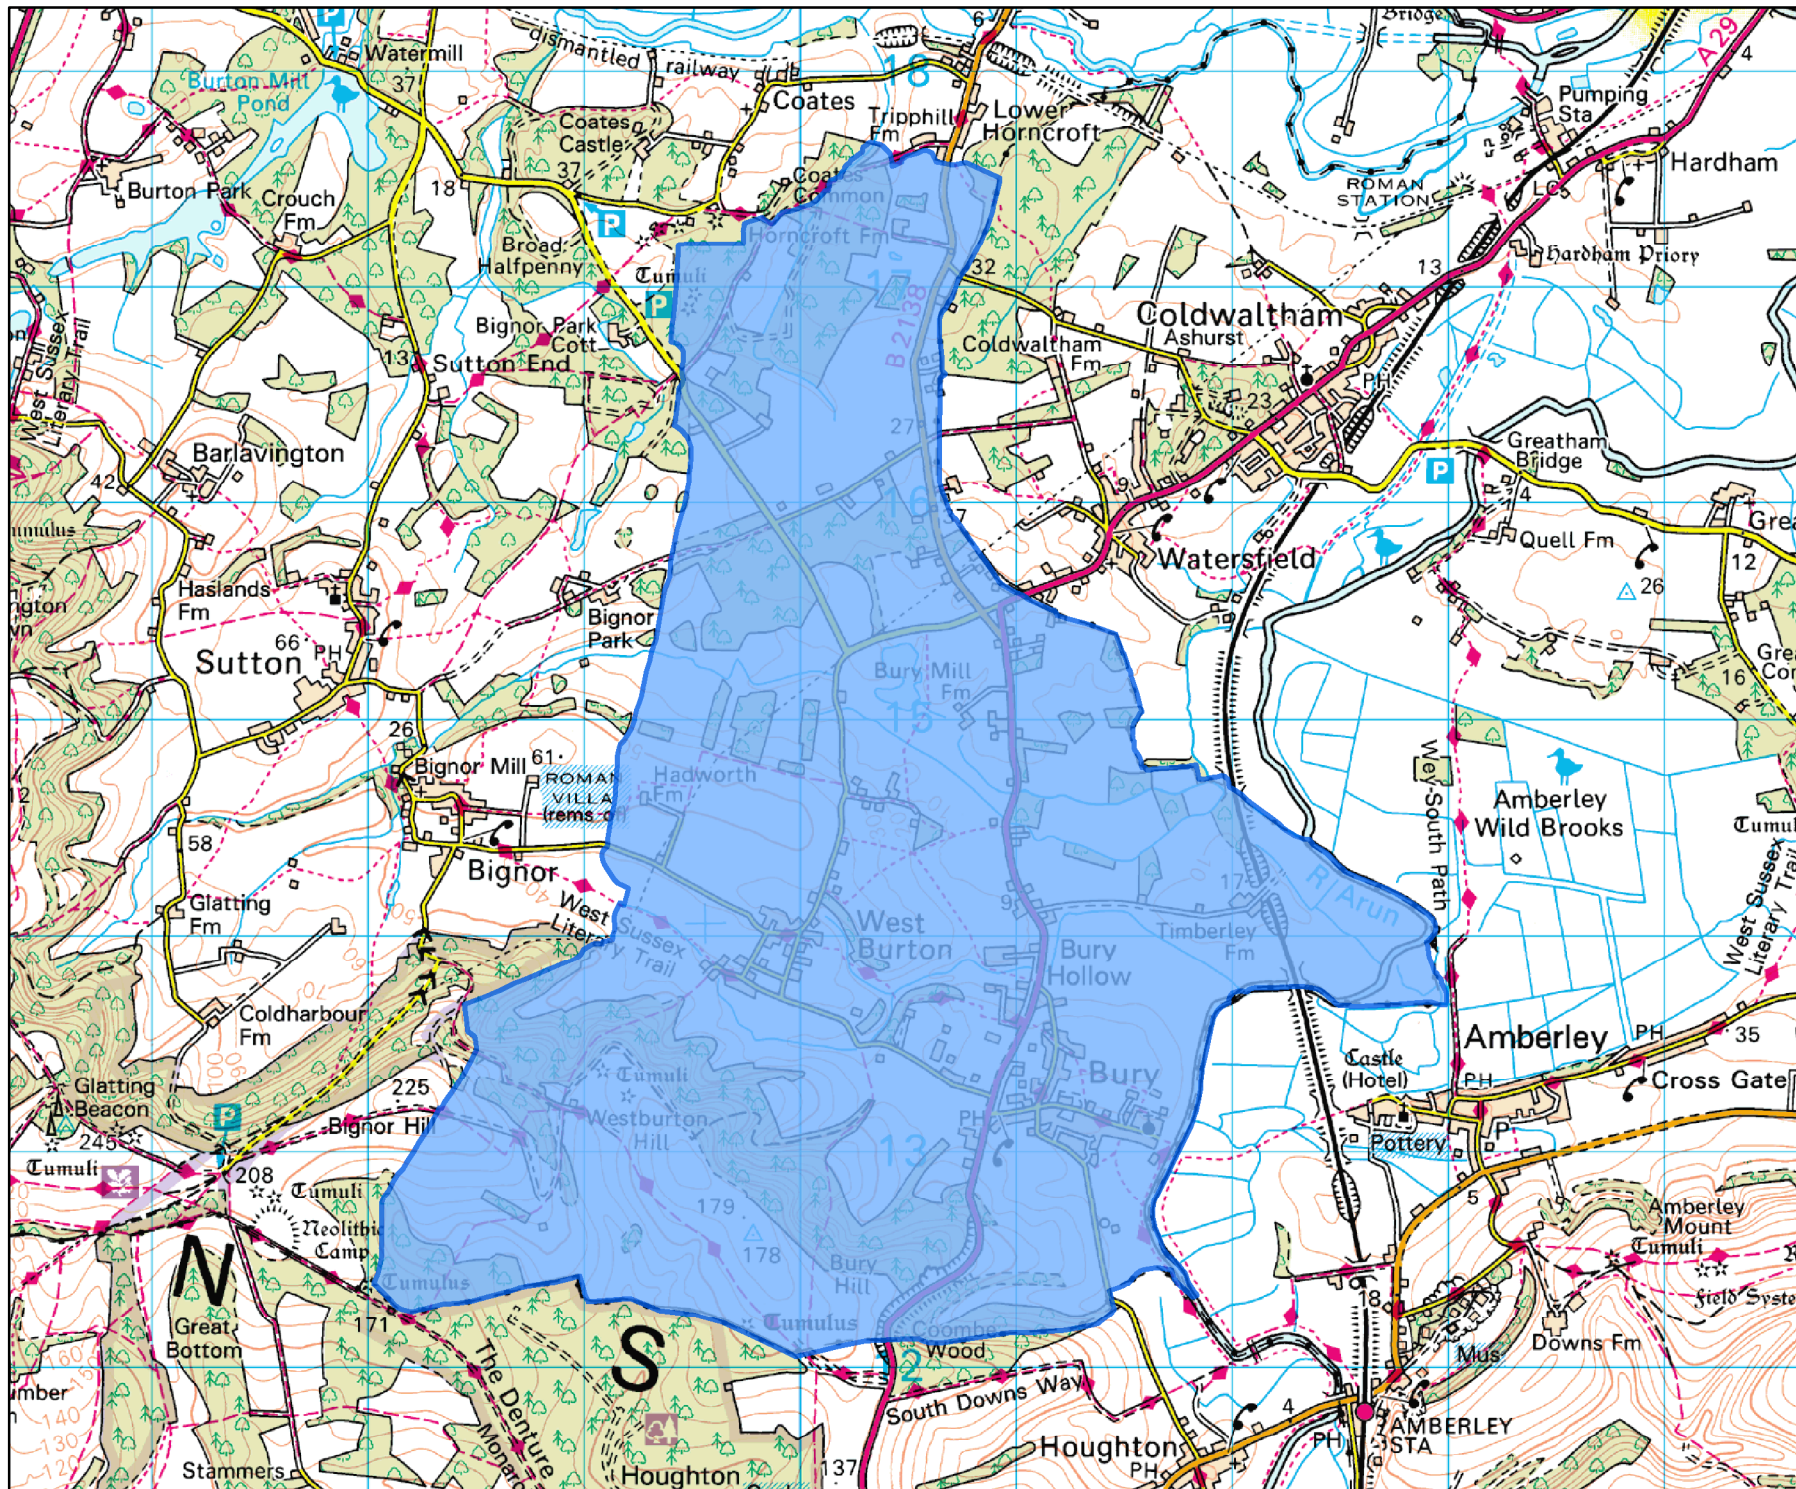

Designated Neighbourhood Area

- Within the National Park
- Outside the National Park-
Not Designated by National Park Authority
- South Downs National Park Boundary

Scale @ A4 35,000
© Crown copyright and database rights
2015 Ordnance Survey 100050083

Designated Neighbourhood Area:
Bury CP