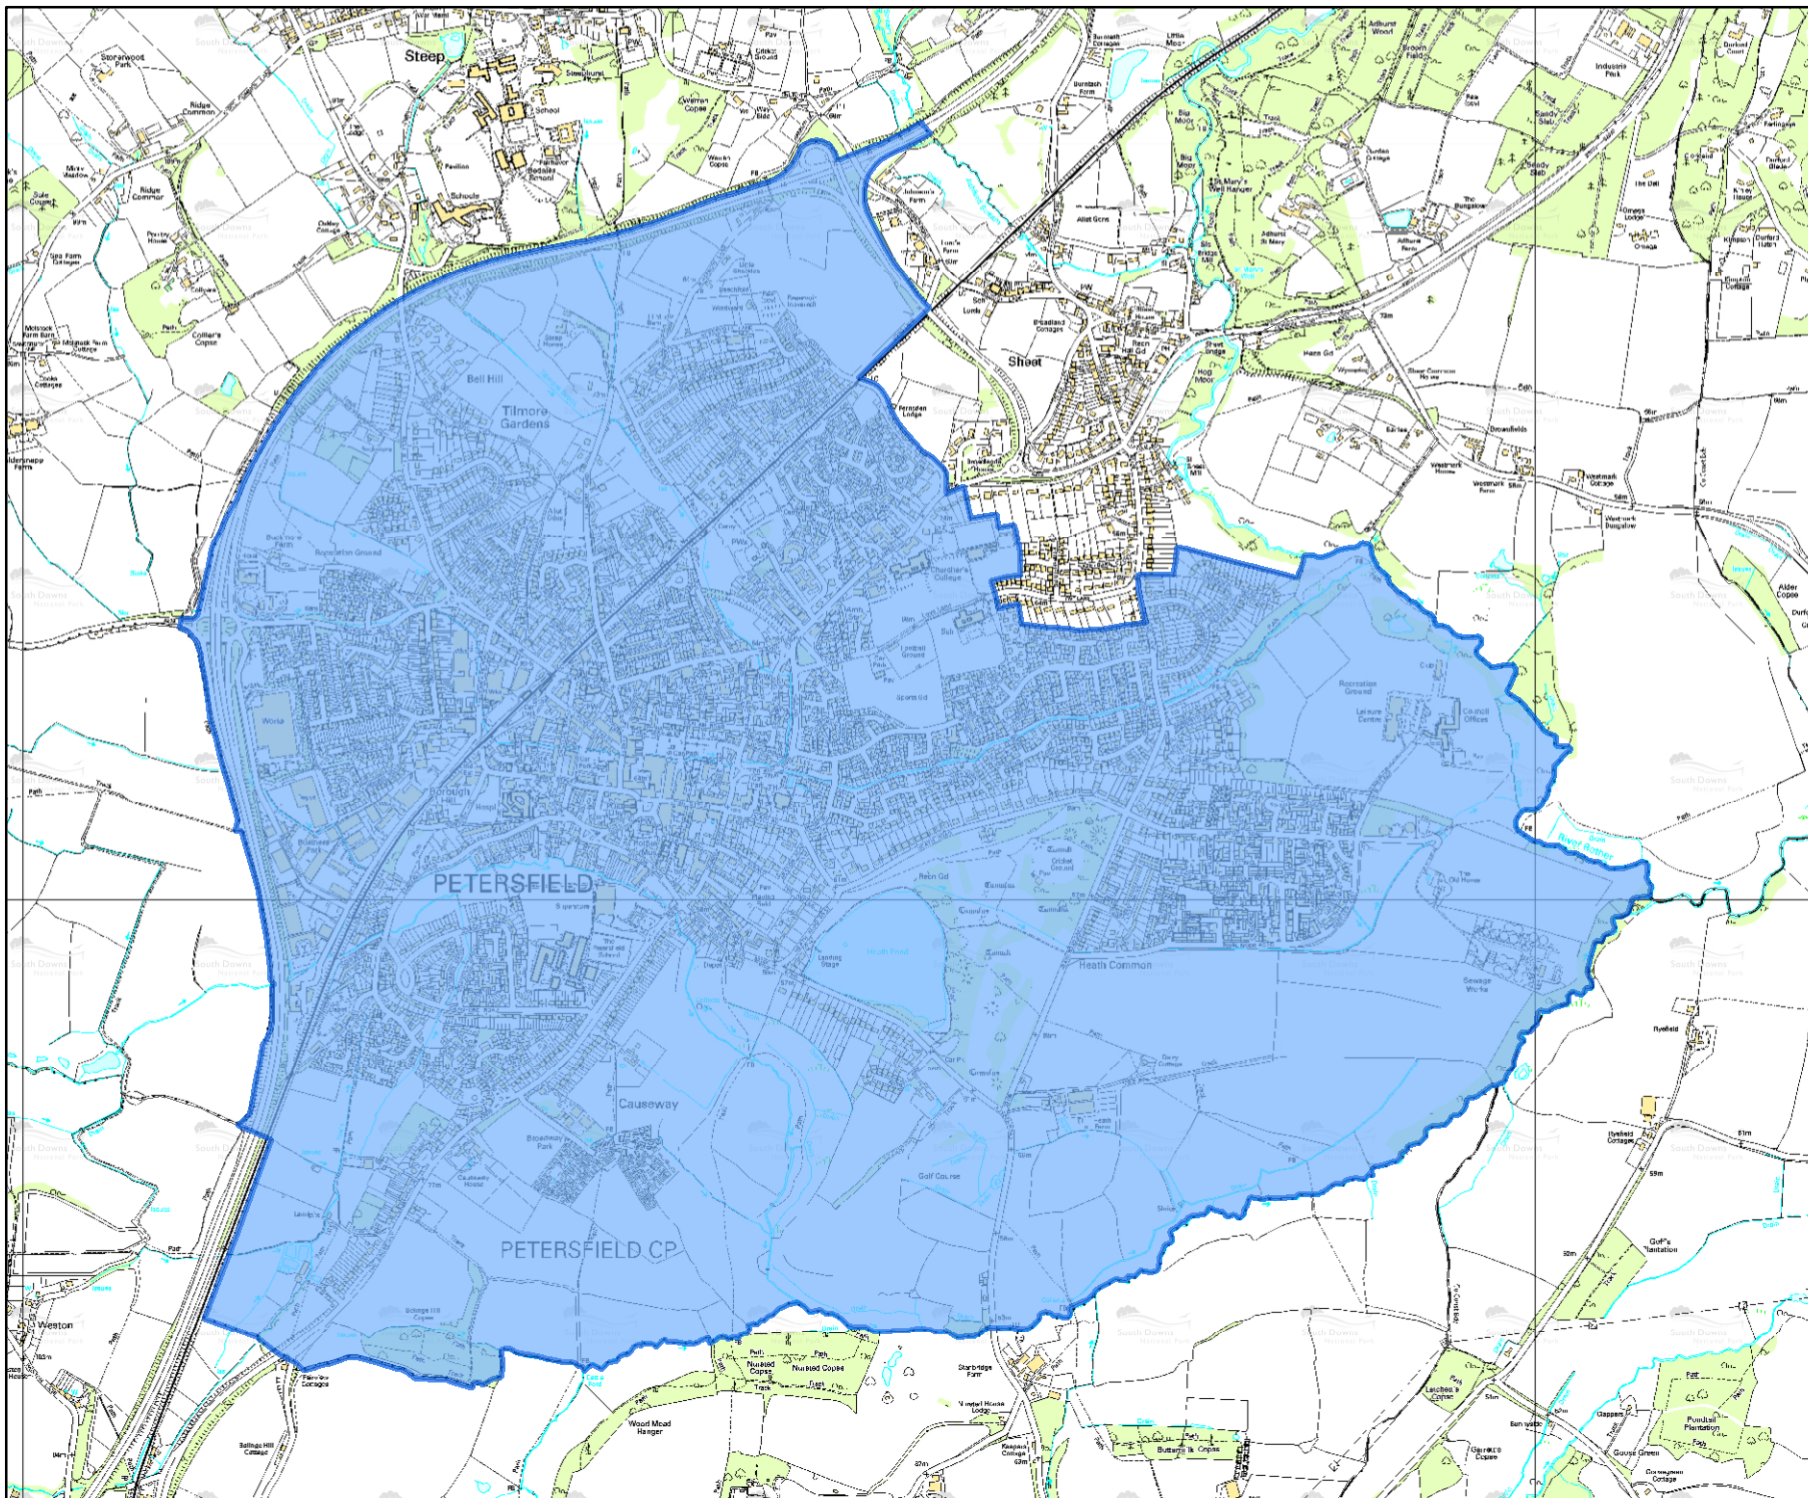

Designated Neighbourhood Area: Petersfield

KEY

 South Downs National
Park Boundary

 Designated Neighbourhood
Area

 Within the National Park

Scale 1:20,000

© Crown copyright and database rights
2013 Ordnance Survey 100050083