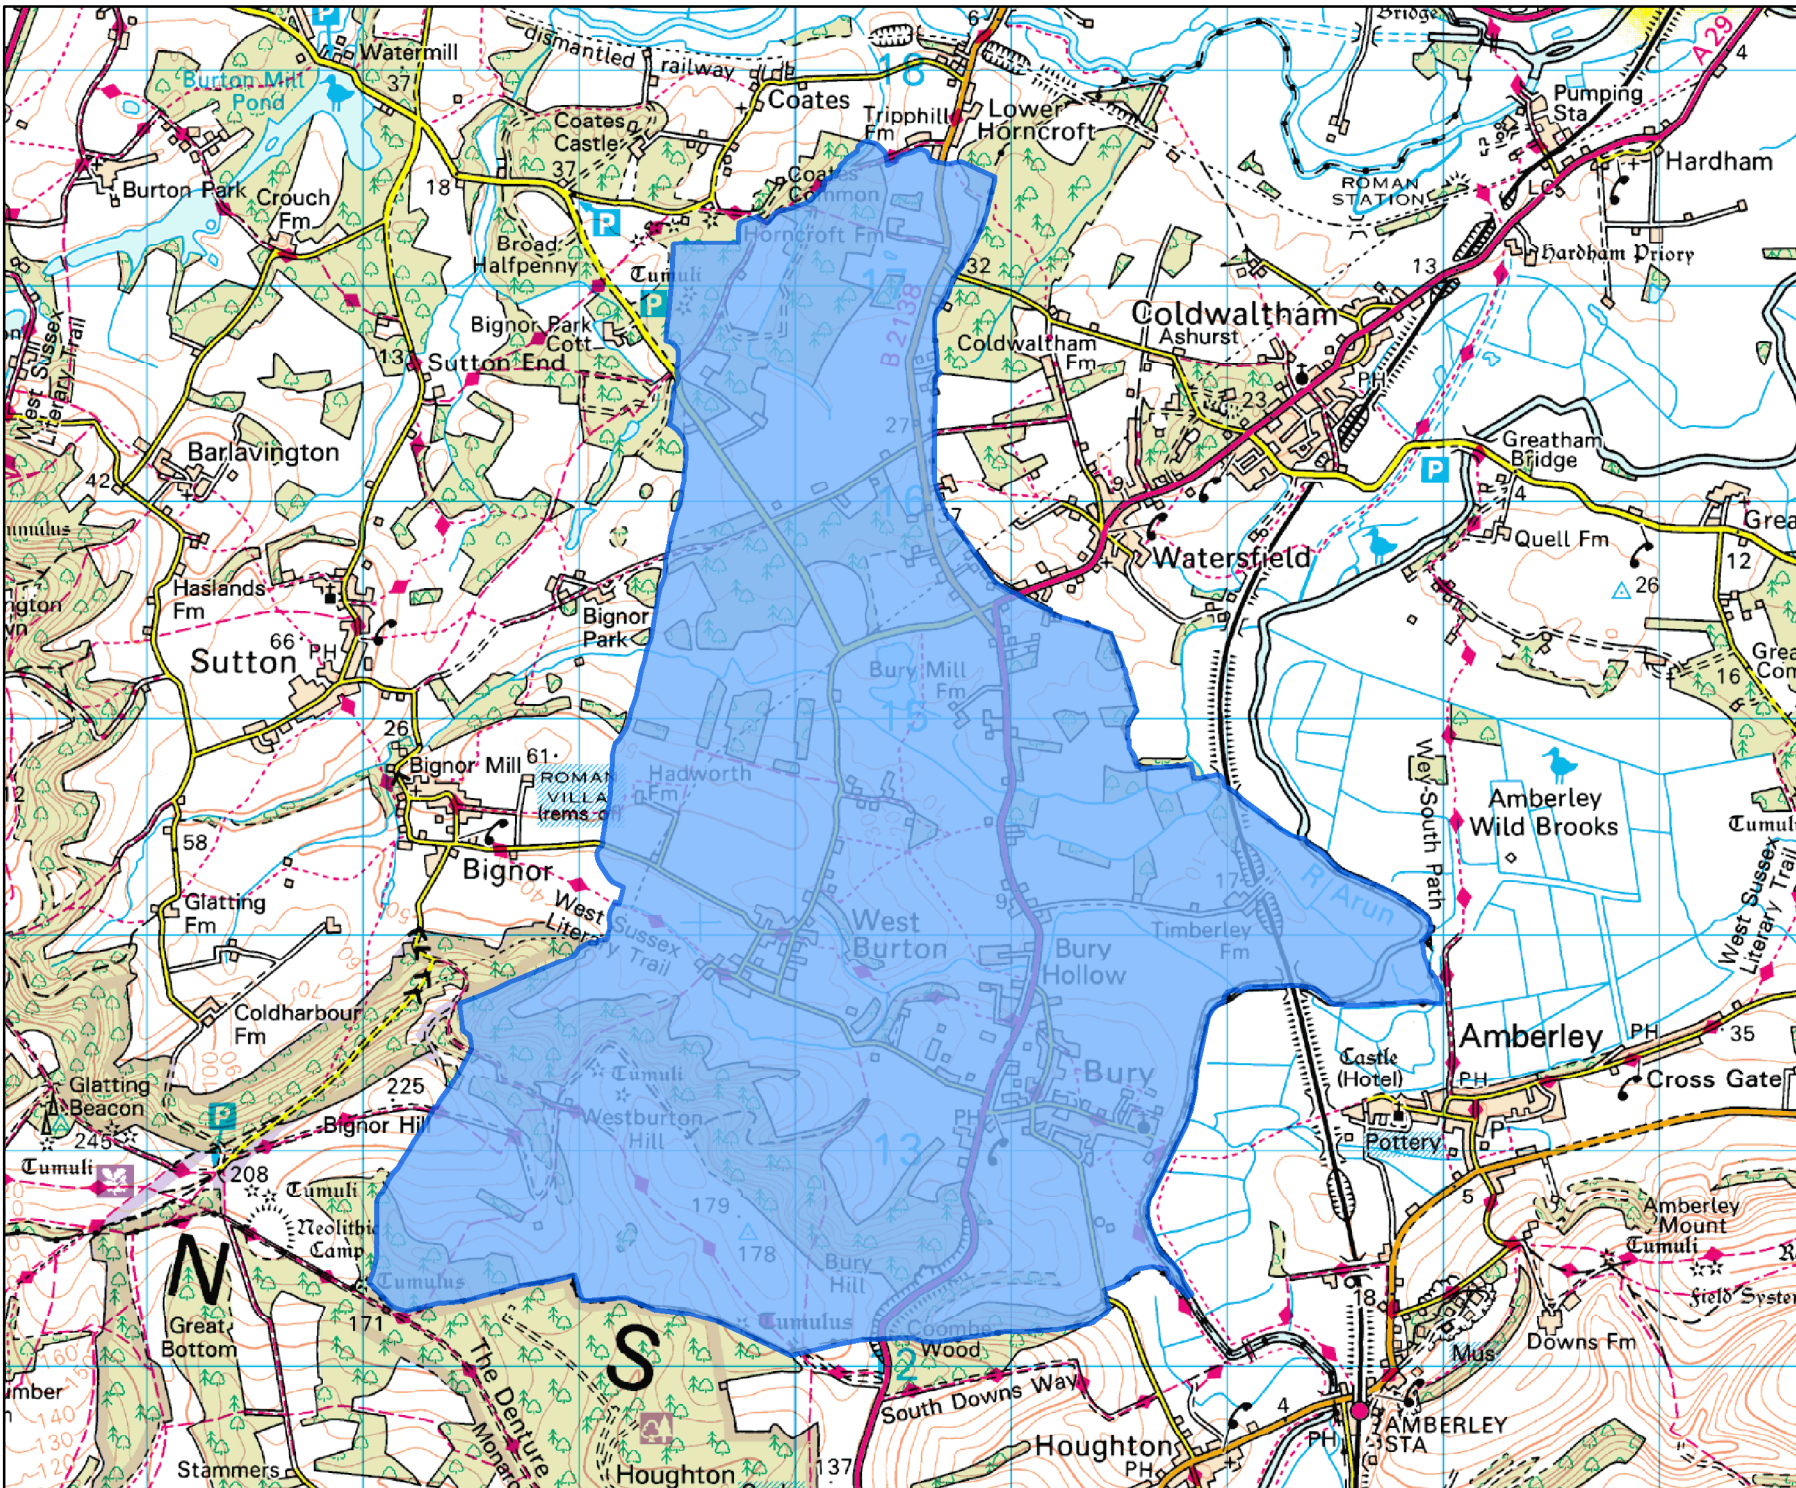

Designated Neighbourhood Area

- Within the National Park
- Outside the National Park-
Not Designated by National Park Authority
- South Downs National Park Boundary

Scale @ A4 35,000
© Crown copyright and database rights
2015 Ordnance Survey 100050083

Designated Neighbourhood Area:
Bury CP