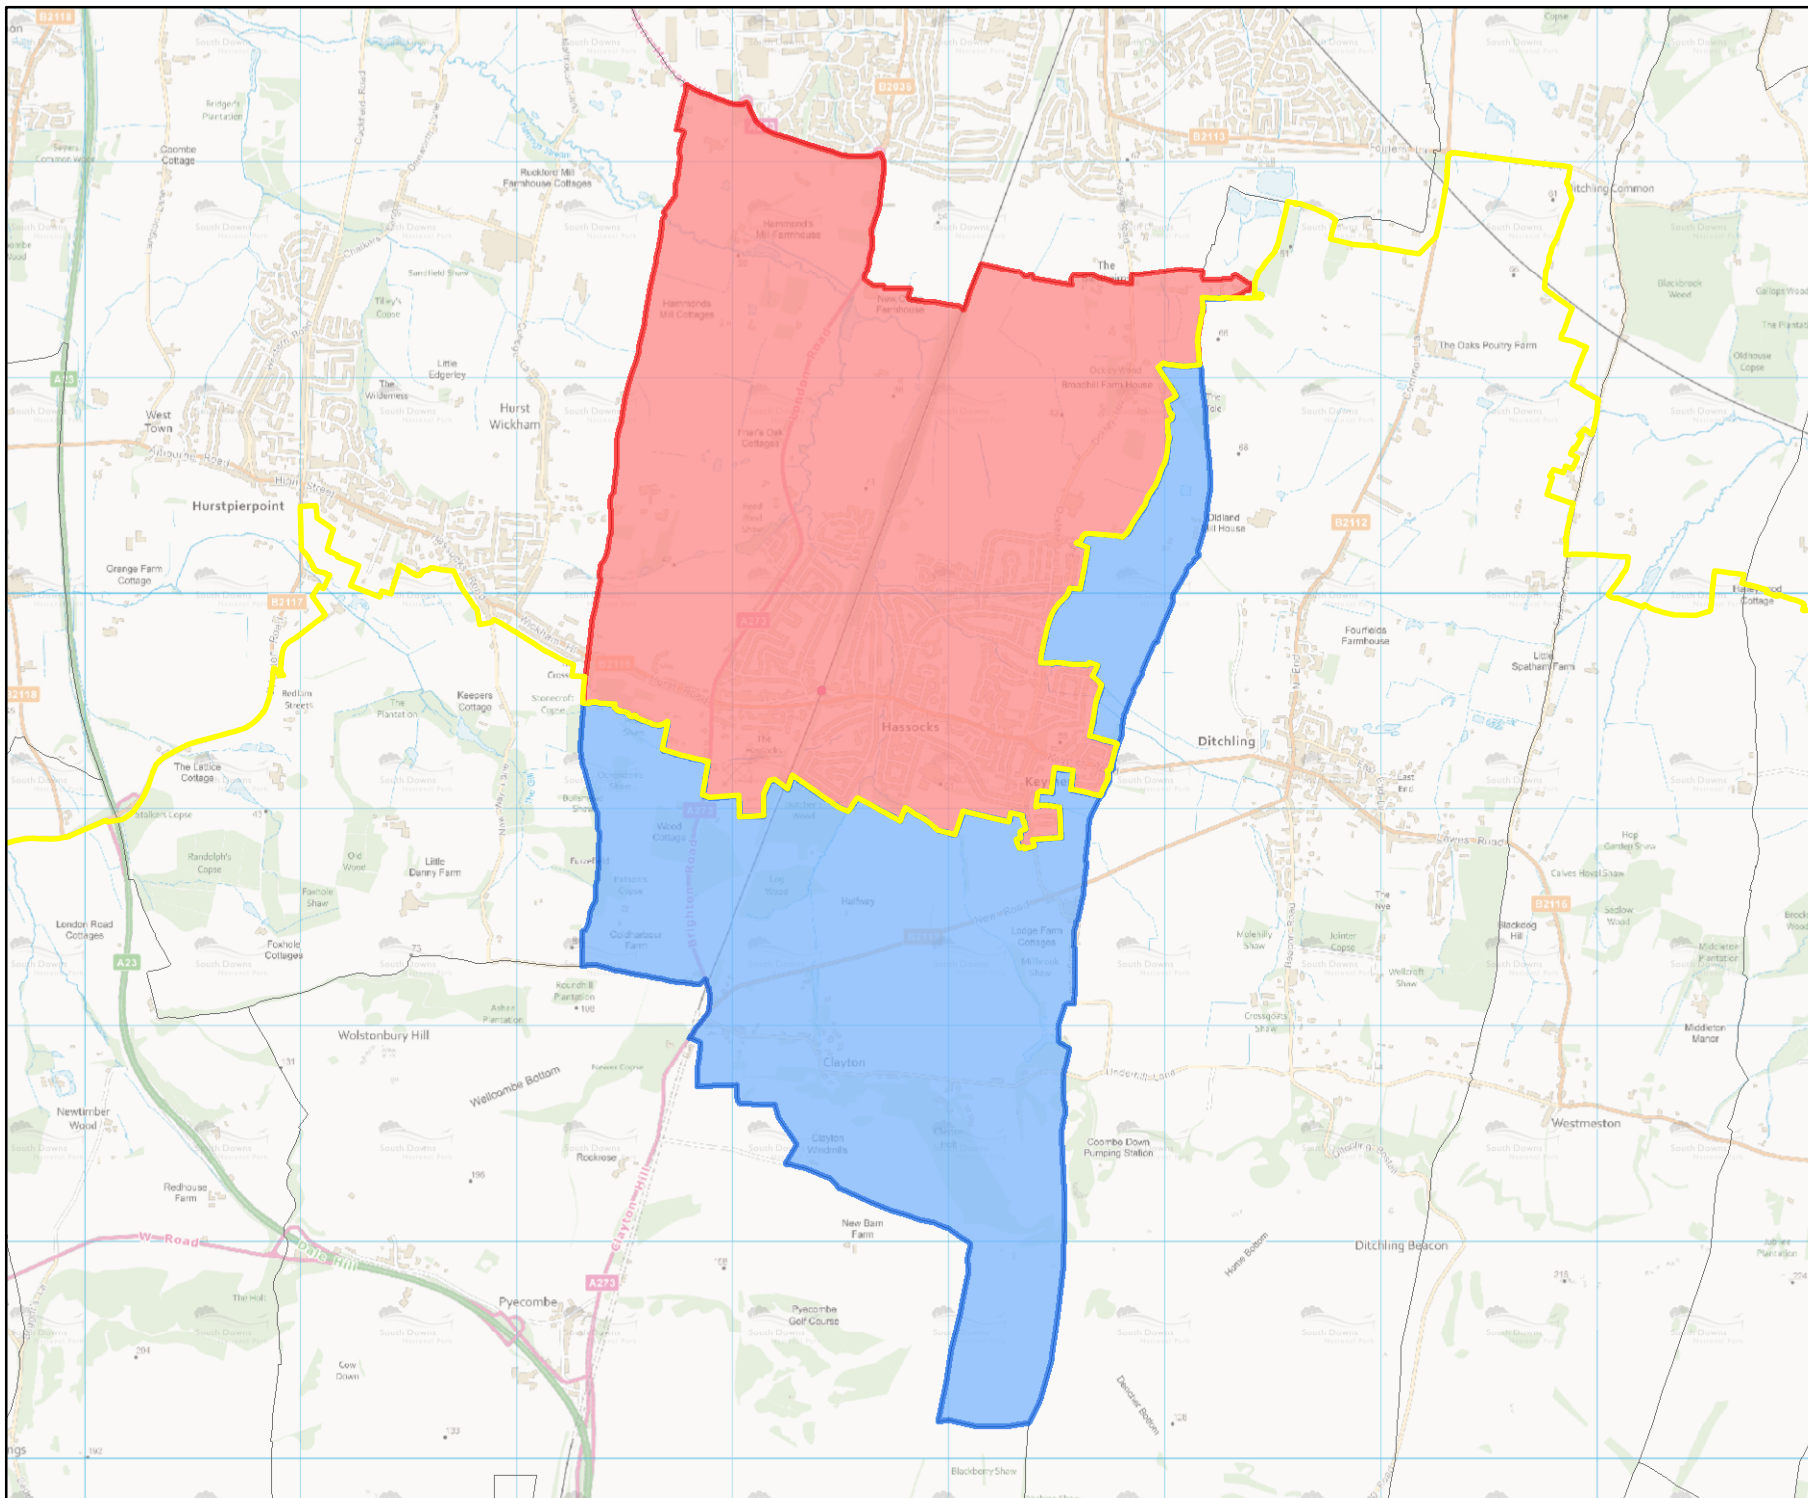

Designated Neighbourhood Area: Hassocks

KEY

 South Downs National Park Boundary

Designated Neighbourhood Area

 Within the National Park

 Outside the National Park
- Not Designated by National Park Authority

Scale 1:35,000

© Crown copyright and database rights
2013 Ordnance Survey 100050083