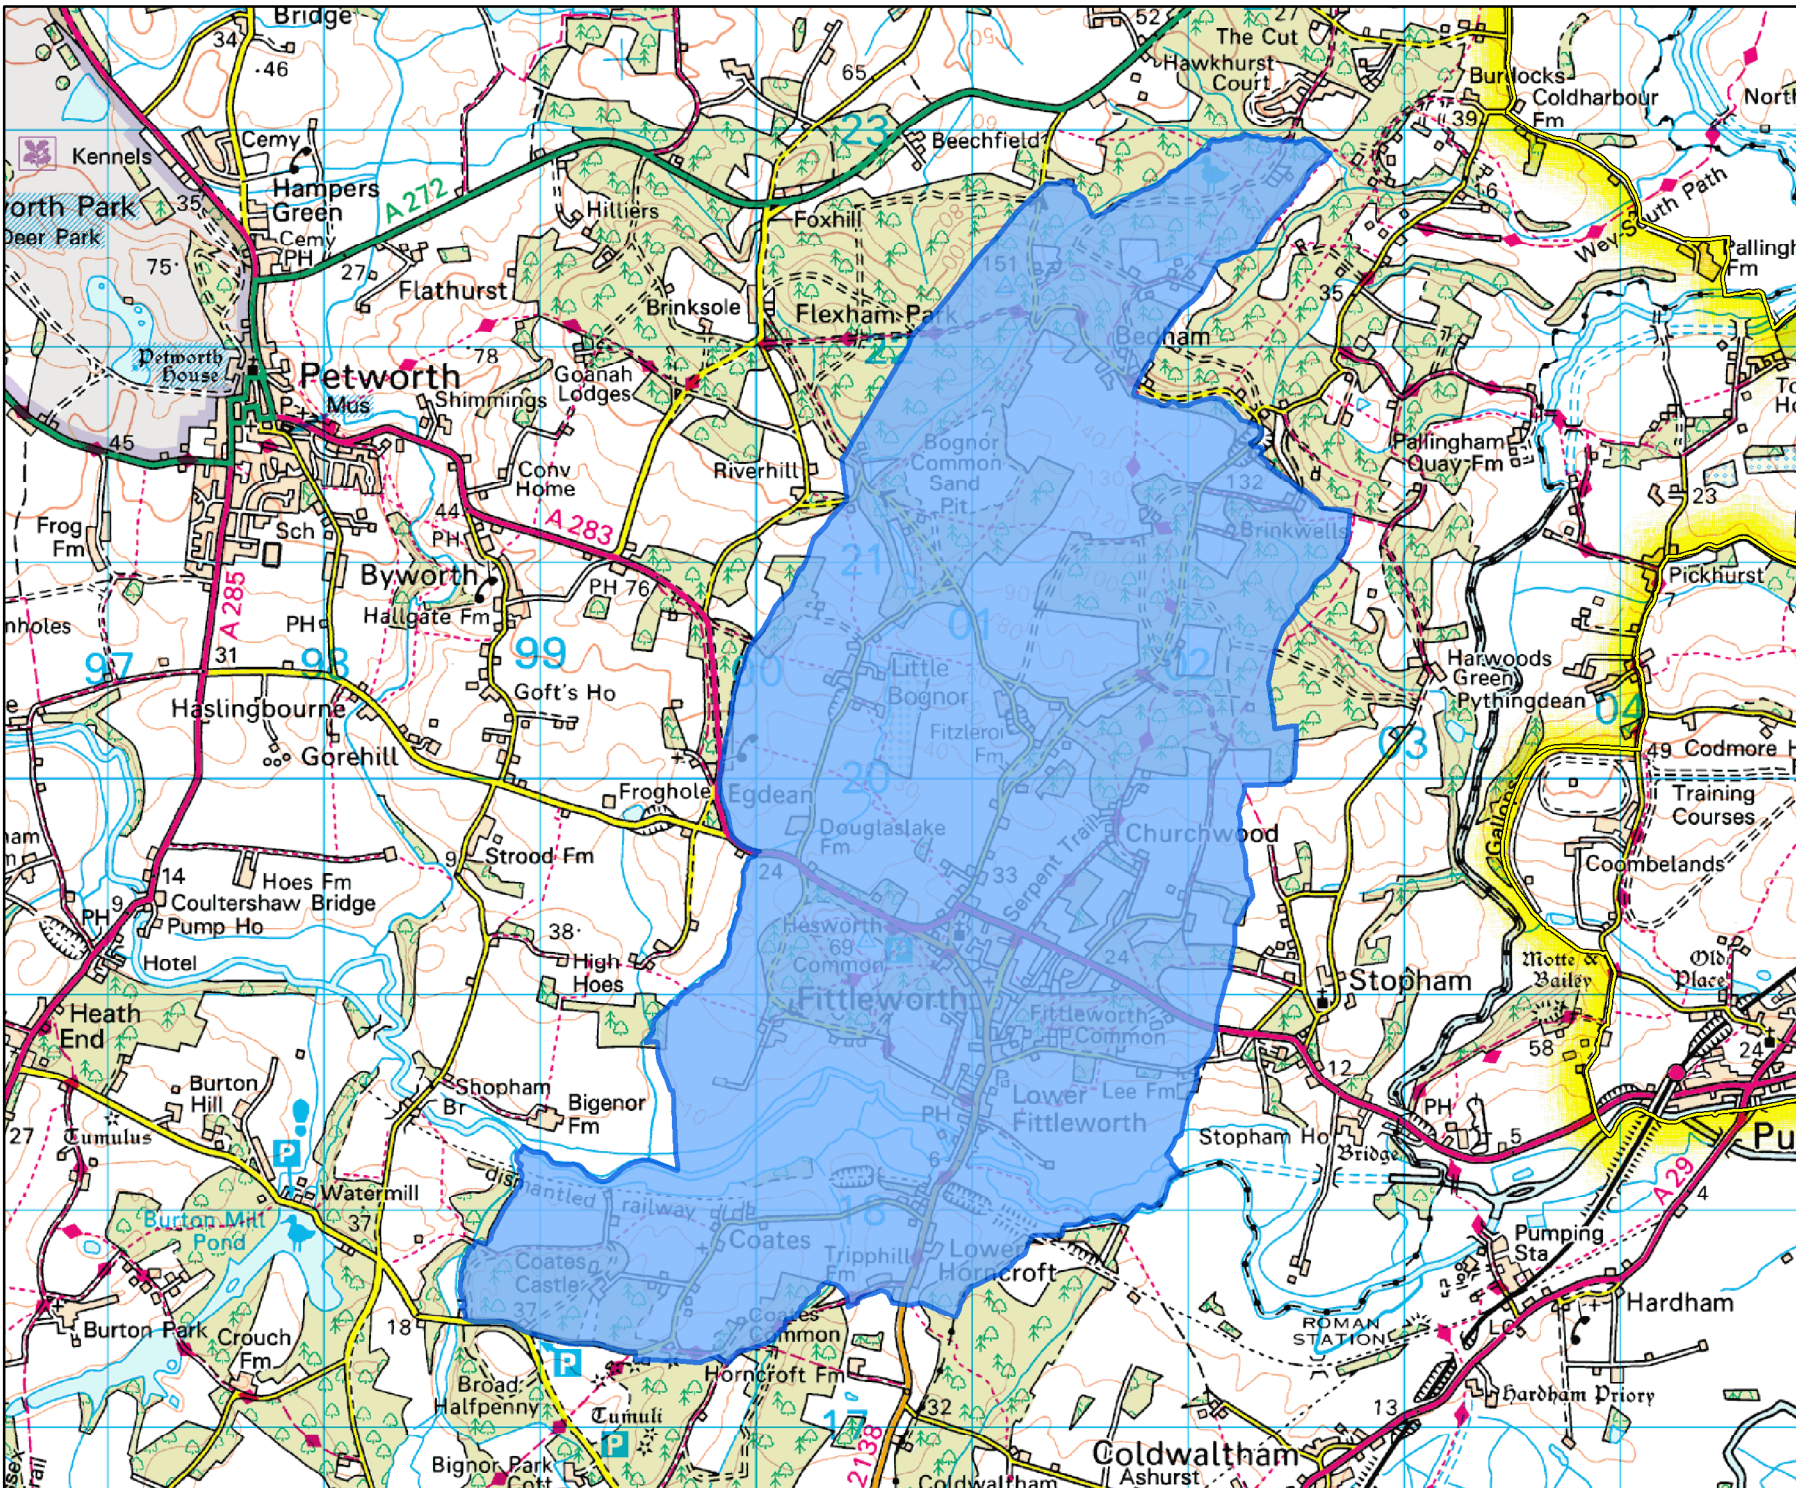

Designated Neighbourhood Area

- Within the National Park
- Outside the National Park-
Not Designated by National Park Authority
- South Downs National Park Boundary

Scale @ A4 35,000
© Crown copyright and database rights
2015 Ordnance Survey 100050083

Designated
Neighbourhood Area:
Fittleworth CP