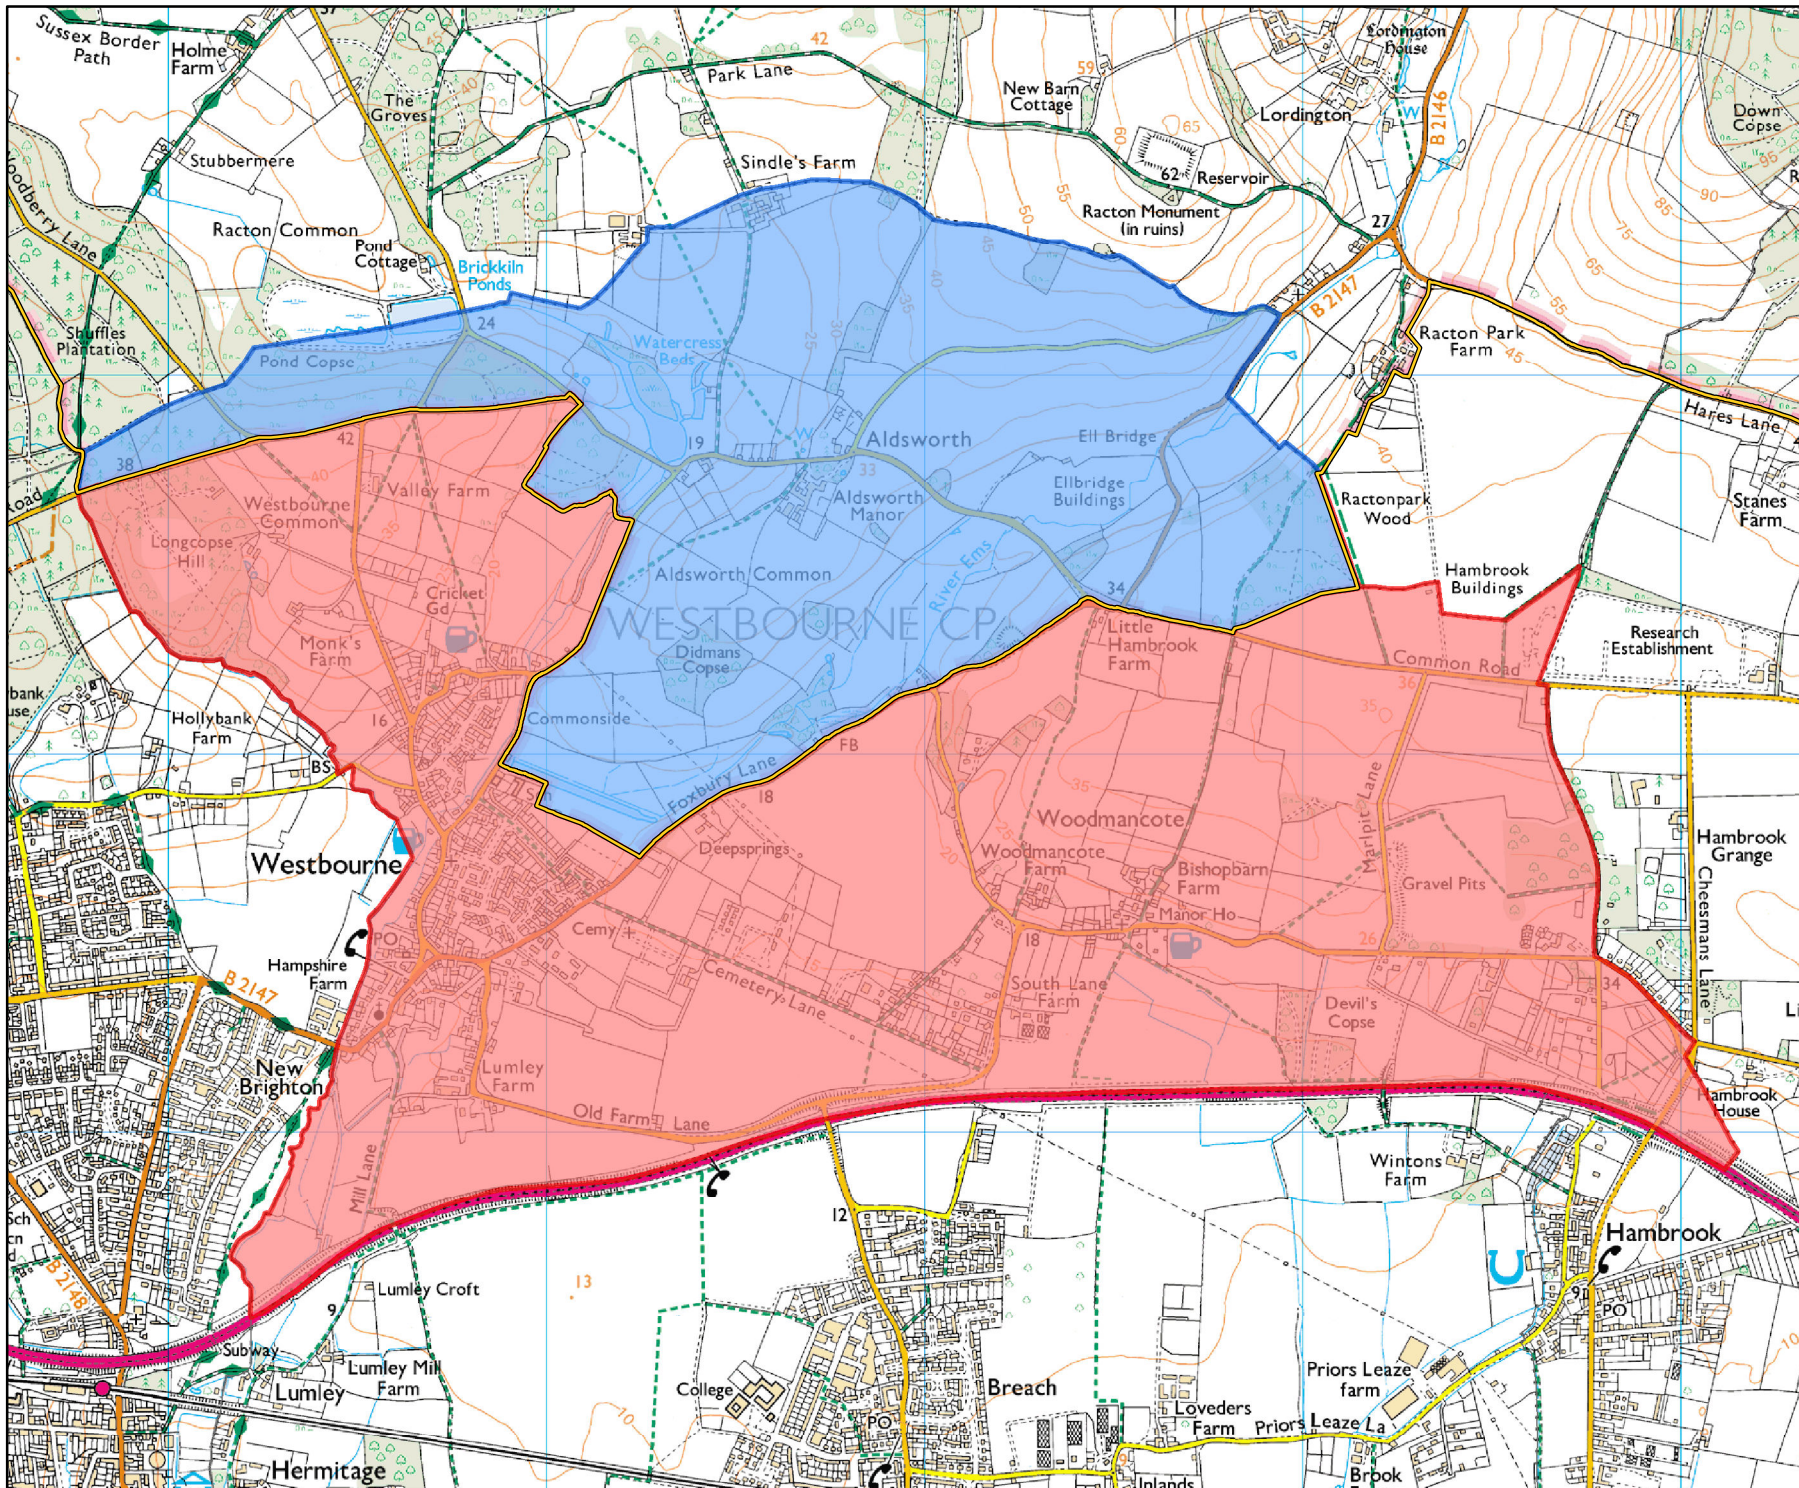

Designated Neighbourhood Area

- Within the National Park
- Outside the National Park -
- Not Designated by National Park Authority
- South Downs National Park Boundary

Scale @ A4 20,000
© Crown copyright and database rights
2014 Ordnance Survey 100050083

Designated
Neighbourhood Area:
Westbourne