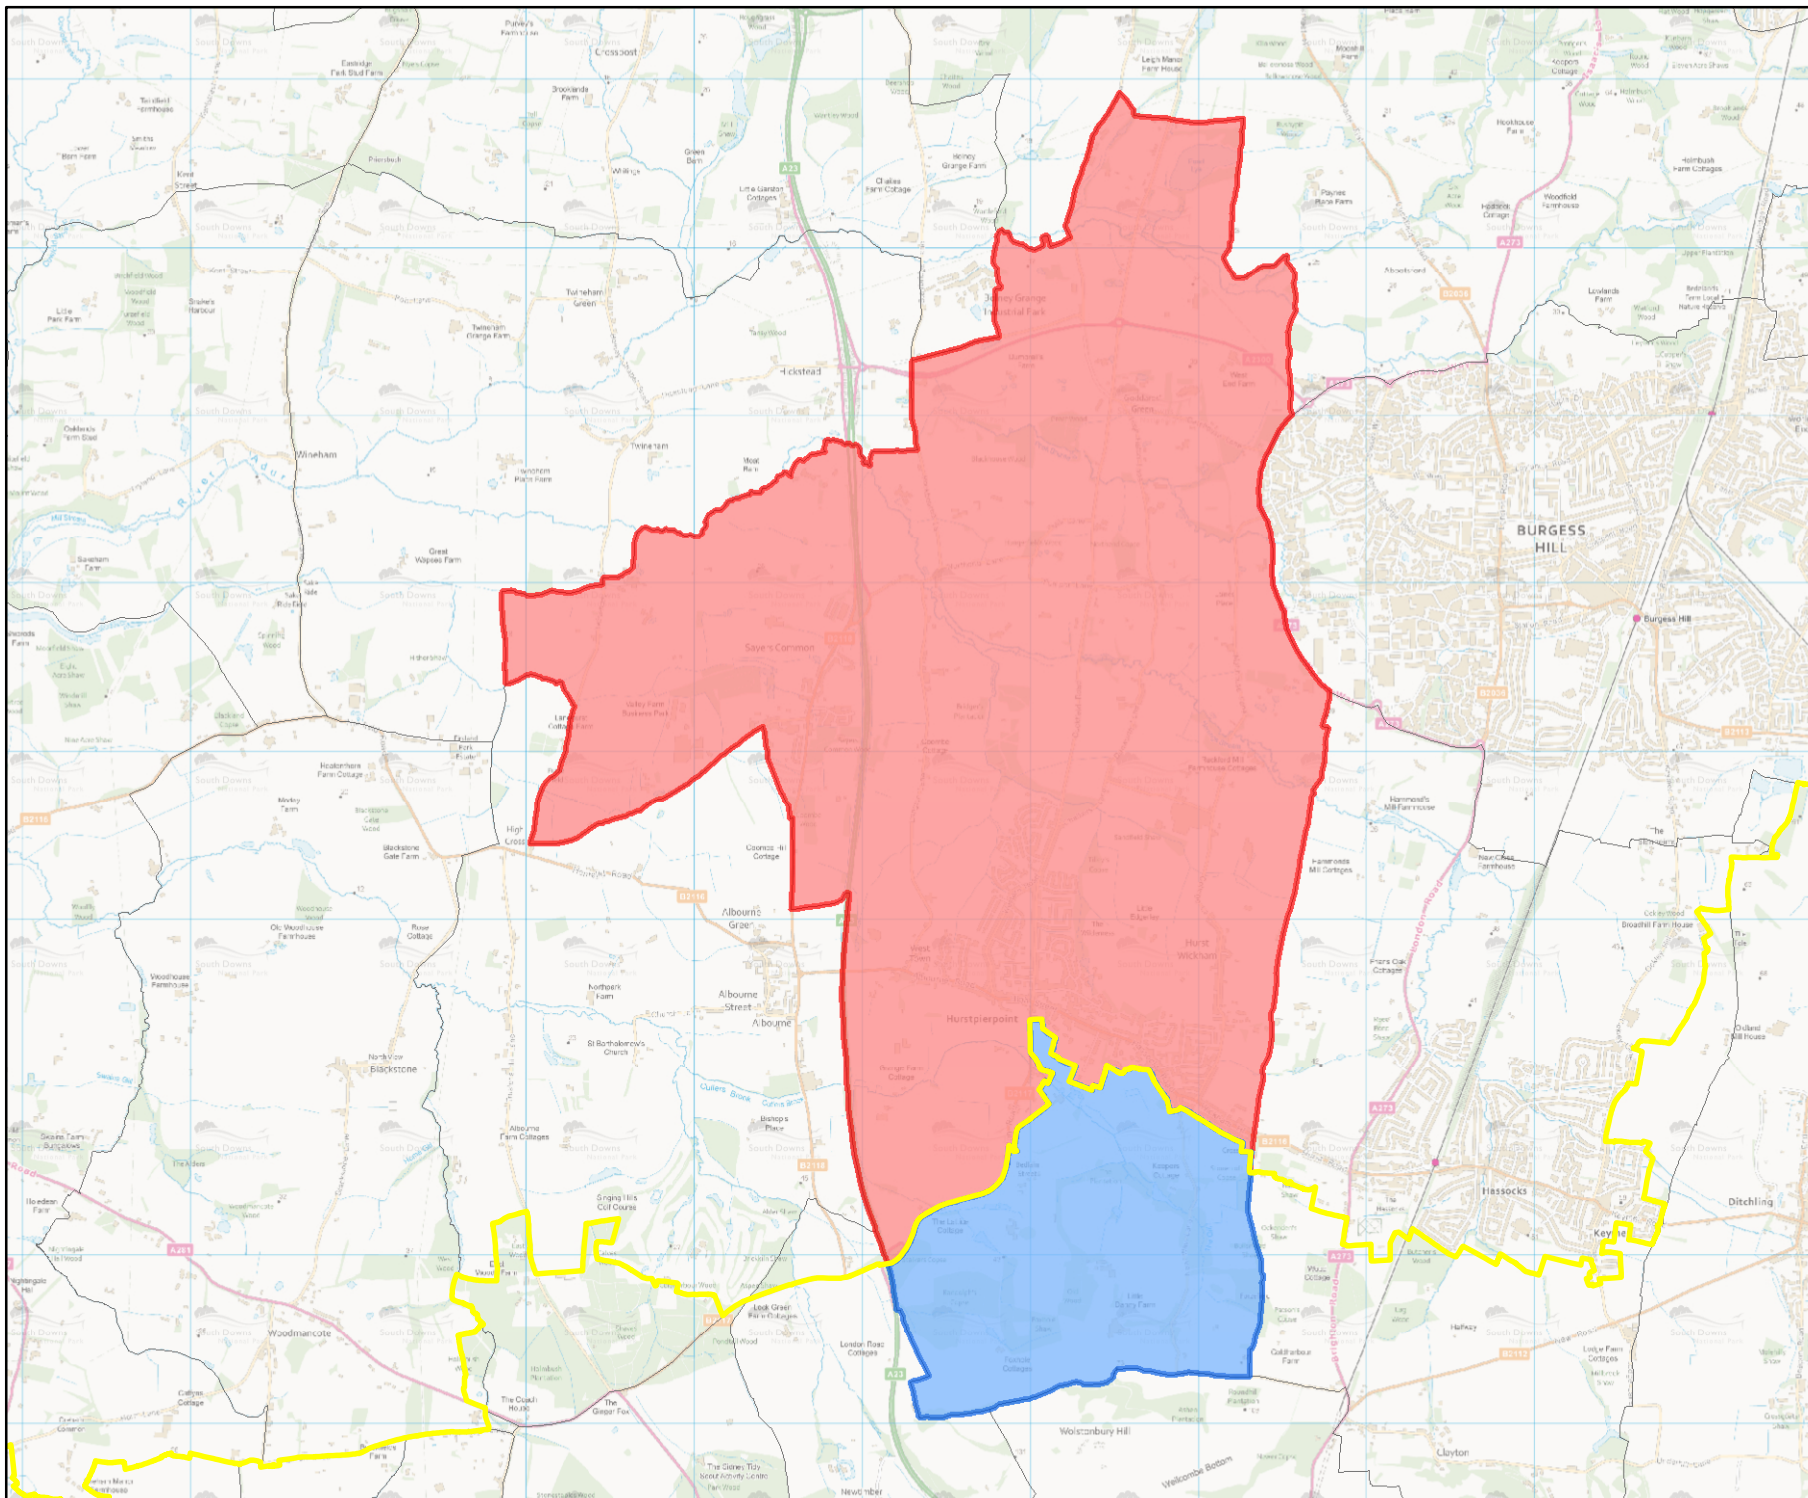

Designated Neighbourhood Area: Hurstpierpoint and Sayers Common

KEY

 South Downs National Park Boundary

 Designated Neighbourhood Area
Within the National Park

 Outside the National Park
- Not Designated by National Park Authority

Scale 1:45,000

© Crown copyright and database rights
2013 Ordnance Survey 100050083